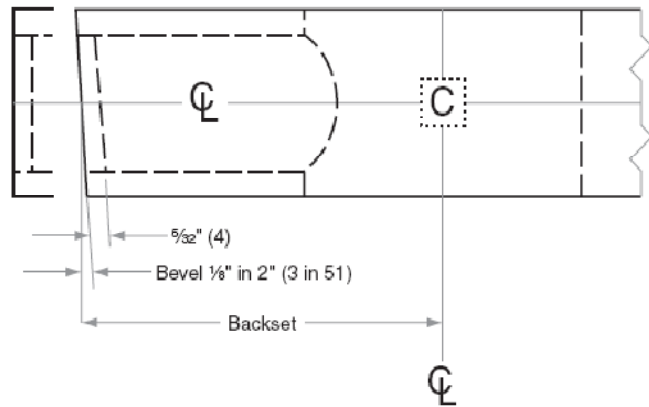

Design Hardware

<p>Template No. L3T-021209</p>	<p align="center">Design Hardware</p> <p align="center">L3T Series Tubular Lockset</p>	<p align="center">Functions</p> <p align="center">Single & Double Cyl. w/ 2 3/8" Latch</p>
--	---	---