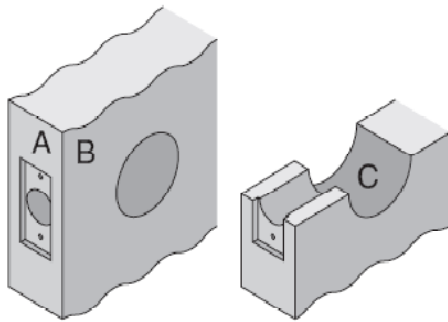

Design Hardware

<p>Template No. L3T-021209</p>	<p align="center">Design Hardware</p> <p align="center">L3T Series Tubular Lockset</p>	<p align="center">Functions</p> <p align="center">Single & Double Cyl. w/ 2 3/8" Latch</p>
--	---	---