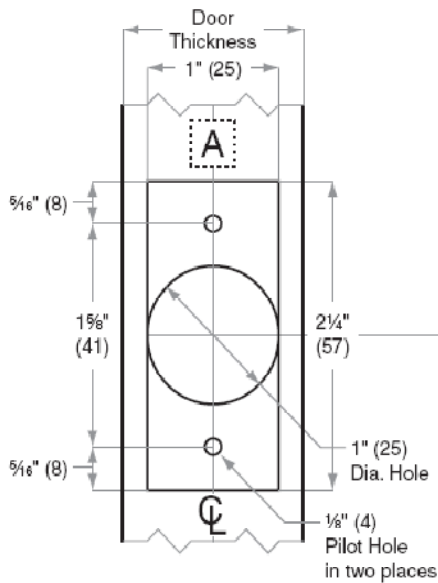

Design Hardware

<p>Template No. L3T-021209</p>	<p align="center">Design Hardware</p> <p align="center">L3T Series Tubular Lockset</p>	<p align="center">Functions</p> <p align="center">Single & Double Cyl. w/ 2 3/8" Latch</p>
--	---	---