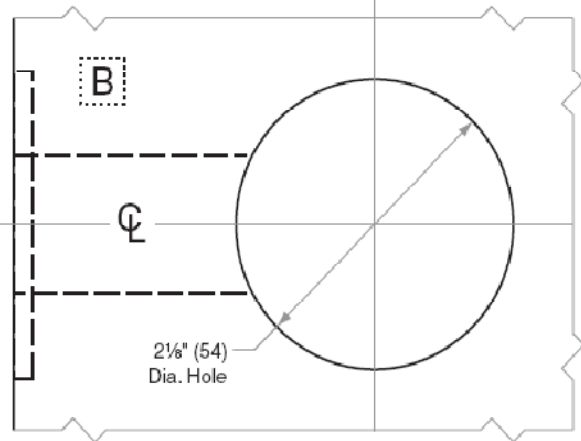

Design Hardware

<p>Template No. L3T-021209</p>	<p align="center">Design Hardware</p> <p align="center">L3T Series Tubular Lockset</p>	<p align="center">Functions</p> <p align="center">Single & Double Cyl. w/ 2 3/8" Latch</p>
--	---	---