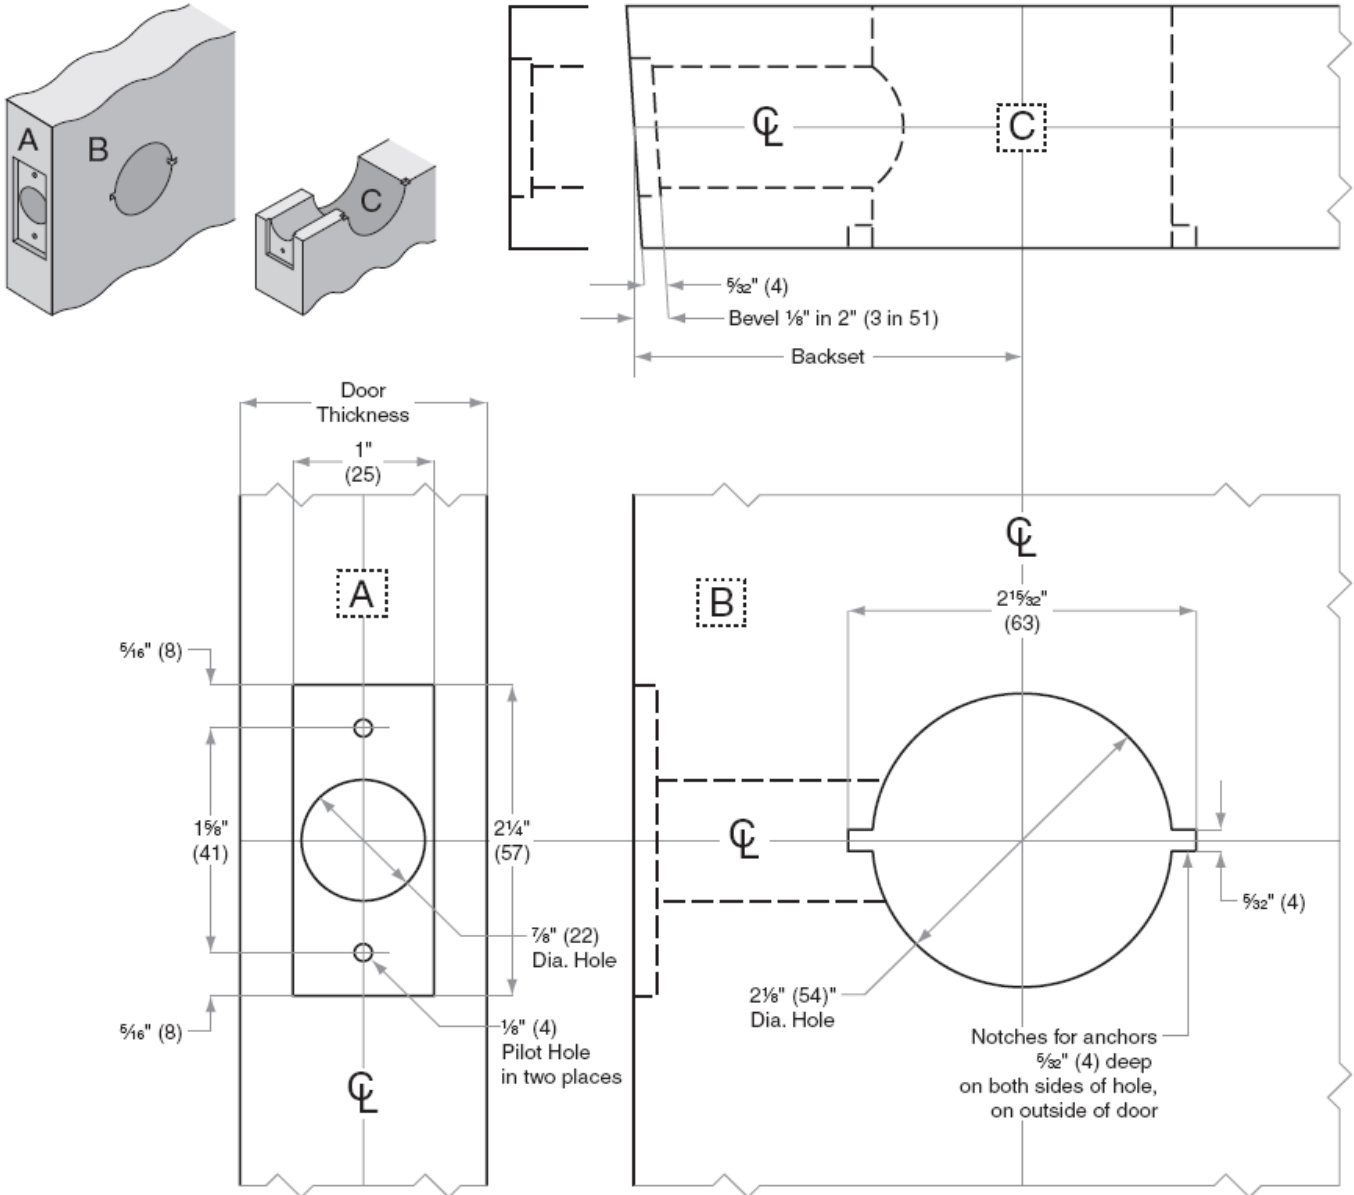

D Design Hardware

<p>Template No. VS-050509</p>	<p align="center">Design Hardware</p> <p align="center">V Series Cylindrical Lockset</p>	<p>Functions 75, 76, 82, 84, 86 w/ Opt. 2 3/8" Latch</p>
---	---	---