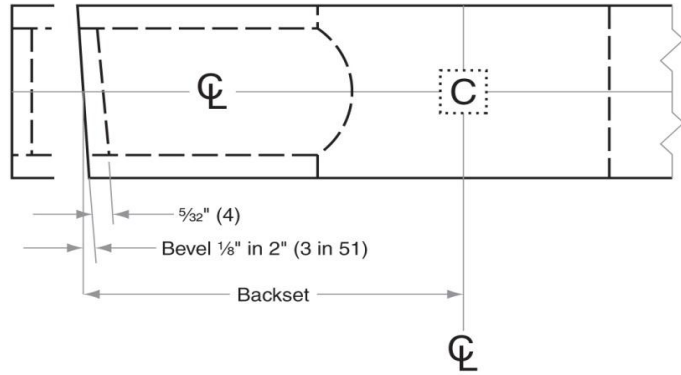

Design Hardware™

www.DesignHardware.net

<p>Template No. D.238</p>	<p>Design Hardware</p> <p>D1 & D2 Series Deadbolts</p>	<p>Functions All Functions w/ Opt. 2 3/8" Latch</p>
---	--	--