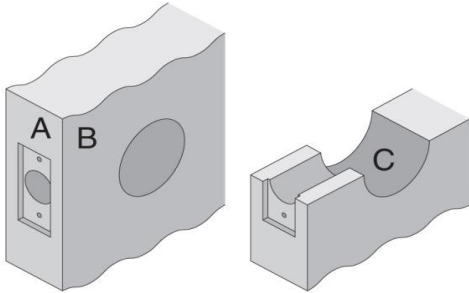

Design Hardware™

www.DesignHardware.net

<p>Template No. D.238</p>	<p>Design Hardware</p> <p>D1 & D2 Series Deadbolts</p>	<p>Functions All Functions w/ Opt. 2 3/8" Latch</p>
---	--	--