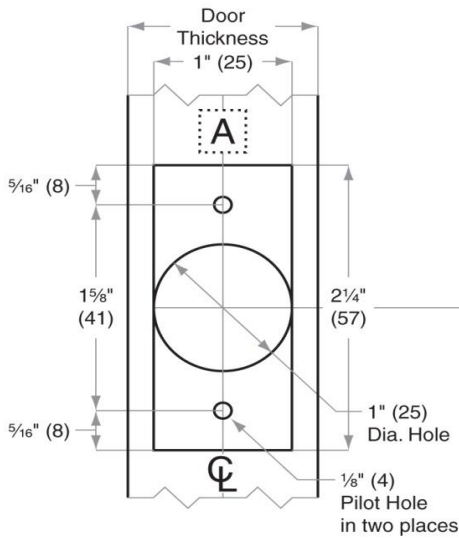

Design Hardware™

www.DesignHardware.net

<p>Template No. D.238</p>	<p>Design Hardware</p> <p>D1 & D2 Series Deadbolts</p>	<p>Functions All Functions w/ Opt. 2 3/8" Latch</p>
---	--	--