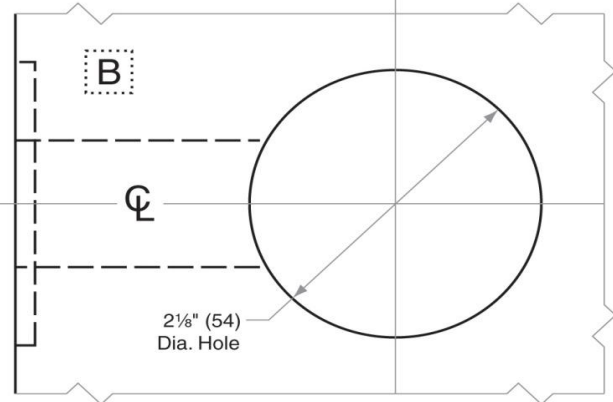

Design Hardware™

www.DesignHardware.net

<p>Template No. D.238</p>	<p>Design Hardware</p> <p>D1 & D2 Series Deadbolts</p>	<p>Functions All Functions w/ Opt. 2 3/8" Latch</p>
---	--	--