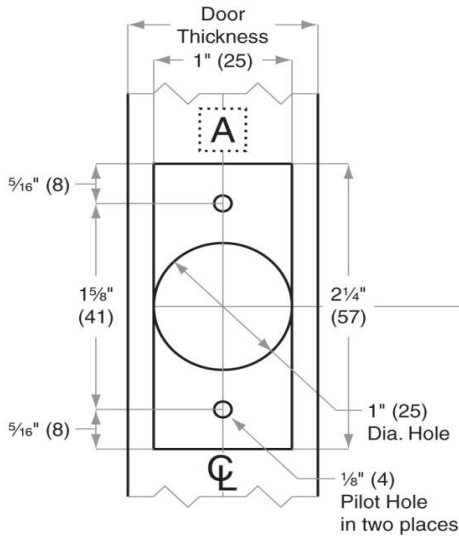

Design Hardware™

www.DesignHardware.net

<p>Template No. L3T.ADJ</p>	<p align="center">Design Hardware</p> <p align="center">L3T Series Tubular Lockset</p>	<p align="center">Functions 75, 76, 82, 84, 86</p> <p align="center">w/ Adjustable B.S.</p>
---	---	--