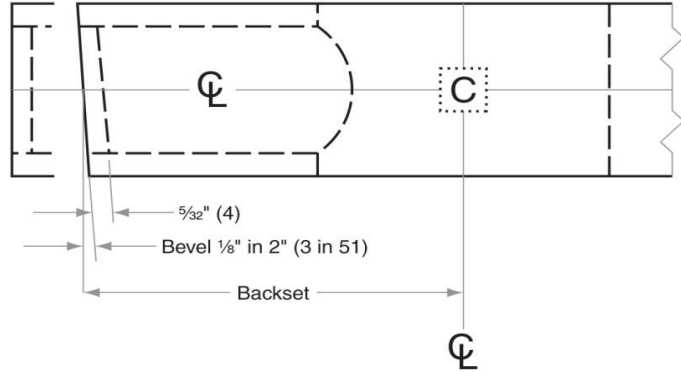

Design Hardware™

www.DesignHardware.net

<p>Template No. L3T.ADJ</p>	<p align="center">Design Hardware</p> <p align="center">L3T Series Tubular Lockset</p>	<p align="center">Functions 75, 76, 82, 84, 86</p> <p align="center">w/ Adjustable B.S.</p>
---	---	--