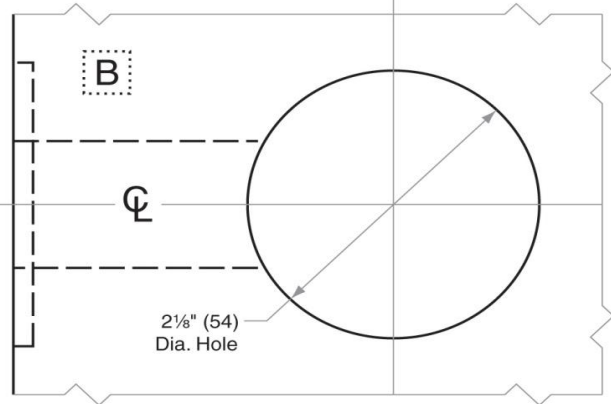

Design Hardware™

www.DesignHardware.net

<p>Template No. L3T.ADJ</p>	<p align="center">Design Hardware</p> <p align="center">L3T Series Tubular Lockset</p>	<p align="center">Functions 75, 76, 82, 84, 86</p> <p align="center">w/ Adjustable B.S.</p>
---	---	--