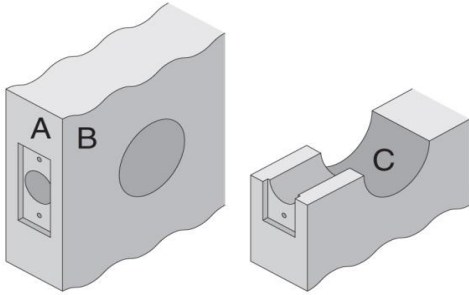

Design Hardware™

www.DesignHardware.net

<p>Template No. L3T.ADJ</p>	<p align="center">Design Hardware</p> <p align="center">L3T Series Tubular Lockset</p>	<p align="center">Functions 75, 76, 82, 84, 86</p> <p align="center">w/ Adjustable B.S.</p>
---	---	--