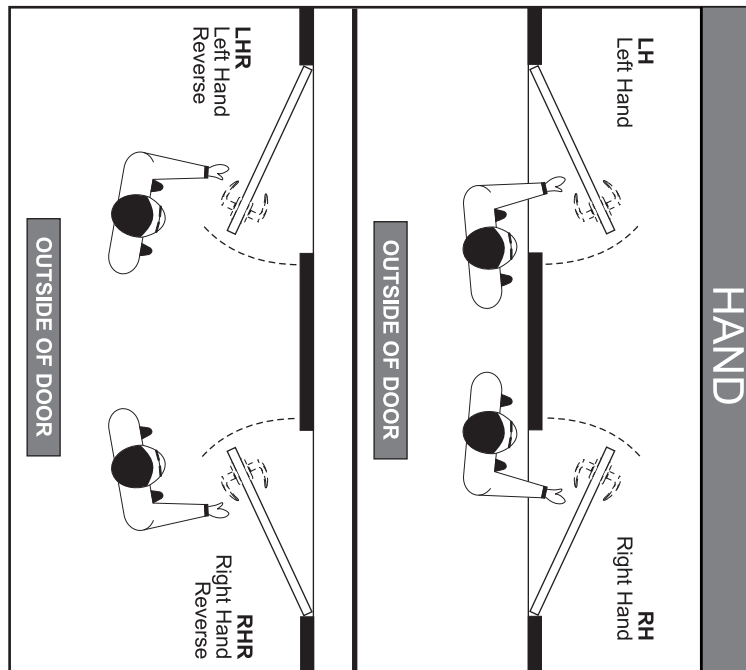

LOCK FUNCTION	OUTSIDE			INSIDE		
	Lever Hole	Cylinder Hole	Thumb Turn Hole	Lever Hole	Cylinder Hole	Thumb Turn Hole
01	●	●	●	●	●	●
04 / 05 / 06 / 07	●	●	●	●	●	●
08 / 12 / 13 / 15 / 20 / 21 / 26	●	●	●	●	●	●
09 / 11 / 14 / 30 / 32 / 34 / 35	●	●	●	●	●	●
2 / 19 / 22	●	●	●	●	●	●
18	●	●	●	●	●	●
17 / 29	●	●	●	●	●	●
16	●	●	●	●	●	●

## DOOR PREPARATION CHART

LOCK POSITION  
HEAVY DUTY MORTISE