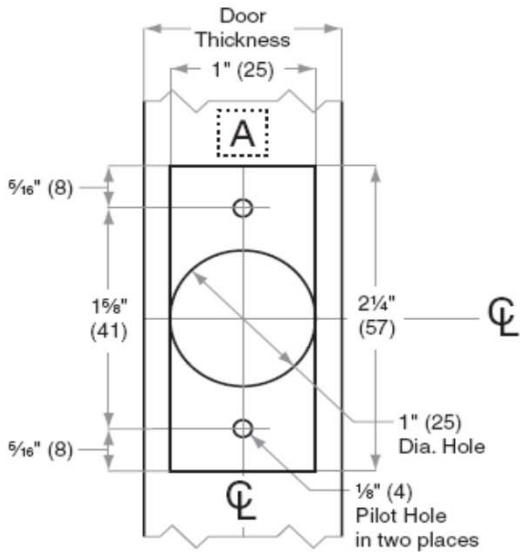

D Design Hardware

<p>Template No. Z.238</p>	<p>Design Hardware Z Series Cylindrical Lockset</p>	<p>Functions 75, 76, 82, 84, 86 w/ Opt. 2 3/8" Latch</p>
---	---	---