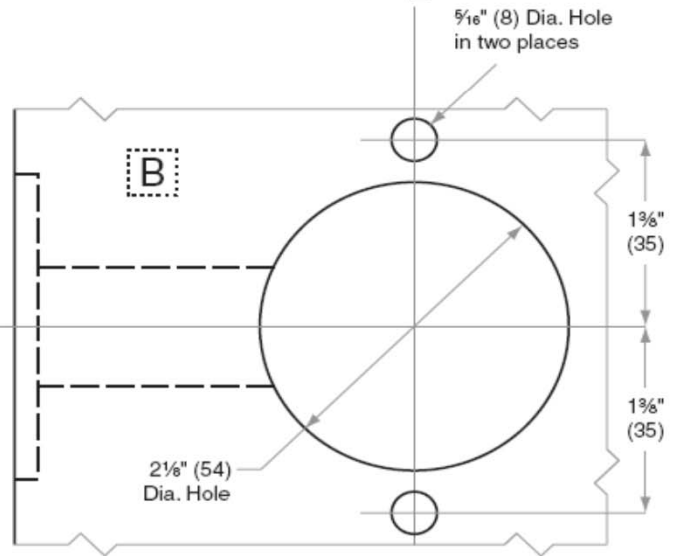

D Design Hardware

<p>Template No. Z.238</p>	<p>Design Hardware Z Series Cylindrical Lockset</p>	<p>Functions 75, 76, 82, 84, 86 w/ Opt. 2 3/8" Latch</p>
---	---	---