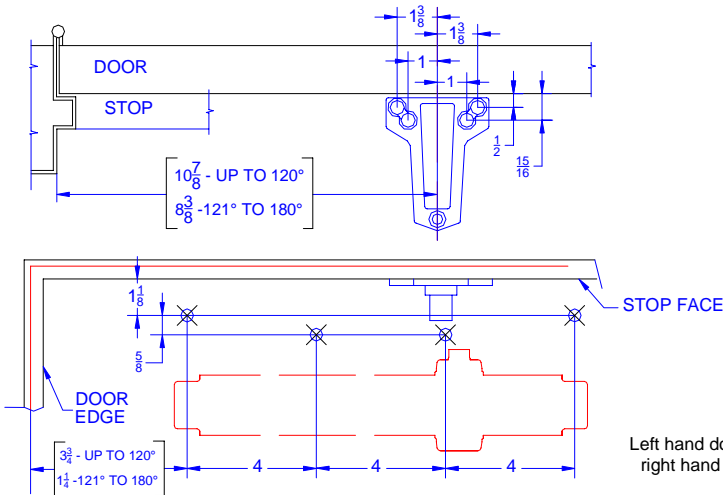

316 Push Side Top Jamb Drop Plate
Permits 180° Maximum Opening

Push Side Mount On:
316TJ Drop Plate

316 TJ

316 Regular (Push Side) Drop Plates
Permits 180° Maximum Opening

Push Side Mount On:
316 REG. Drop Plate

316 REG.

316 PA Push Side (Door Mount) Drop Plates
Permits 180° Max. Opening, Butt Size 5x5 Max.

Push Side Mount On:
316PA Drop Plate

316PA

INCH	5/16	1/2	5/8	11/16	15/16	1	1 1/8	1 3/16	1 1/4	1 3/8	1 3/4	1 7/8
M.M.	8	13	15	17	24	25	28	30	32	35	44	48
INCH	2 13/16	3 3/8	4	4 1/2	5 1/2	6	7 1/2	8 3/8	10	10 7/8	11 1/2	13
M.M.	71	95	102	114	140	152	191	213	254	276	292	330