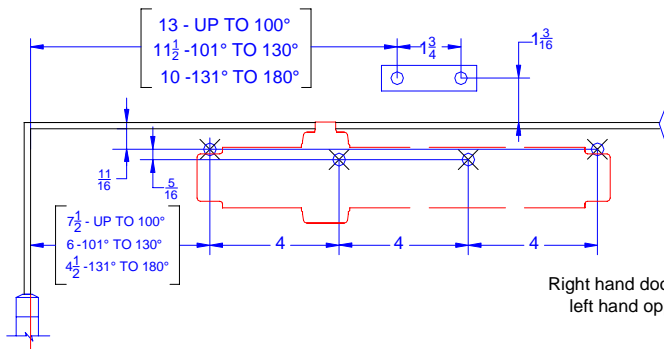

316 Push Side Top Jamb Drop Plate
Permits 180° Maximum Opening

Push Side Mount On:
316TJ Drop Plate

316 TJ

316 Regular (Push Side) Drop Plates
Permits 180° Maximum Opening

Push Side Mount On:
316 REG. Drop Plate

316 REG.

316 PA Push Side (Door Mount) Drop Plates
Permits 180° Max. Opening, Butt Size 5x5 Max.

Push Side Mount On:
316PA Drop Plate

316PA

INCH	5/16	1/2	5/8	11/16	15/16	1	1 1/8	1 3/16	1 1/4	1 3/8	1 3/4	1 7/8
M.M.	8	13	15	17	24	25	28	30	32	35	44	48
INCH	2 13/16	3 3/8	4	4 1/2	5 1/2	6	7 1/2	8 3/8	10	10 7/8	11 1/2	13
M.M.	71	95	102	114	140	152	191	213	254	276	292	330