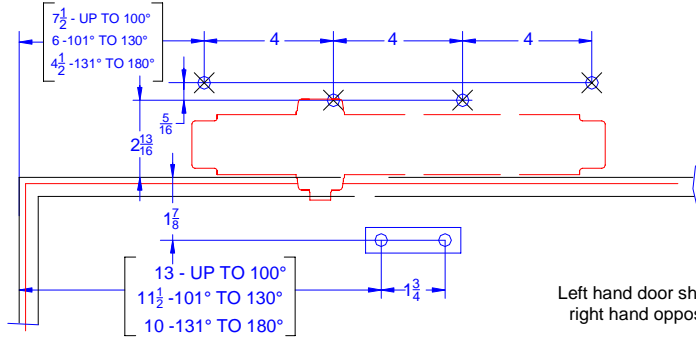

316 Push Side Top Jamb Drop Plate
Permits 180° Maximum Opening

Push Side Mount On:
316TJ Drop Plate

316 TJ

316 Regular (Push Side) Drop Plates
Permits 180° Maximum Opening

Push Side Mount On:
316 REG. Drop Plate

316 REG.

316 PA Push Side (Door Mount) Drop Plates
Permits 180° Max. Opening, Butt Size 5x5 Max.

Push Side Mount On:
316PA Drop Plate

316PA

INCH	5/16	1/2	5/8	11/16	15/16	1	1 1/8	1 3/16	1 1/4	1 3/8	1 3/4	1 7/8
M.M.	8	13	15	17	24	25	28	30	32	35	44	48
INCH	2 13/16	3 3/8	4	4 1/2	5 1/2	6	7 1/2	8 3/8	10	10 7/8	11 1/2	13
M.M.	71	95	102	114	140	152	191	213	254	276	292	330