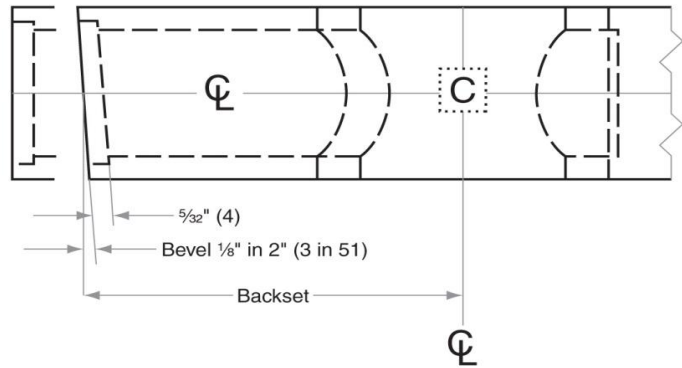

Design Hardware™

www.DesignHardware.net

<p>Template No. D.234</p>	<p>Design Hardware</p> <p>D1 & D2 Series Deadbolts</p>	<p>Functions All Functions</p> <p>w/ Std. 2 3/4" Latch</p>
---	---	---