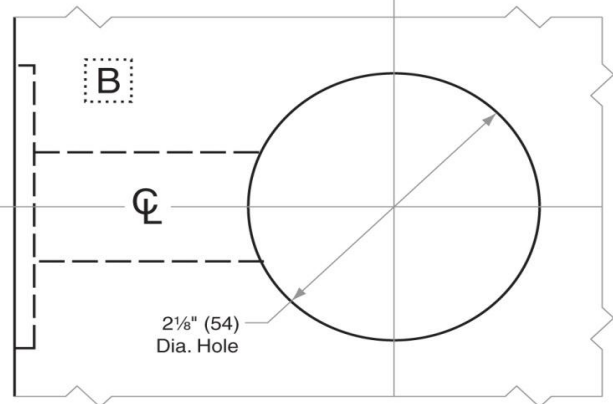

Design Hardware™

www.DesignHardware.net

<p>Template No. D.234</p>	<p>Design Hardware</p> <p>D1 & D2 Series Deadbolts</p>	<p>Functions All Functions</p> <p>w/ Std. 2 3/4" Latch</p>
---	---	---