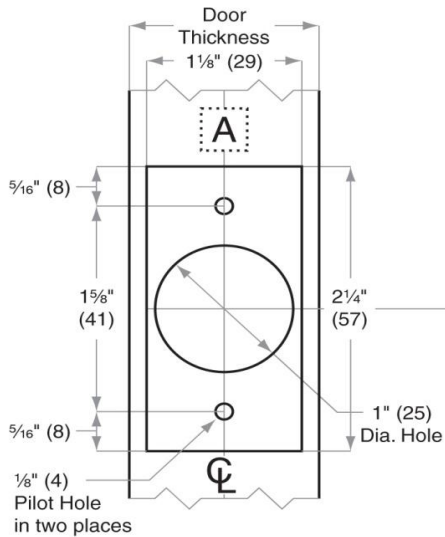

Design Hardware™

www.DesignHardware.net

<p>Template No. D.234</p>	<p>Design Hardware</p> <p>D1 & D2 Series Deadbolts</p>	<p>Functions All Functions</p> <p>w/ Std. 2 3/4" Latch</p>
---	---	---