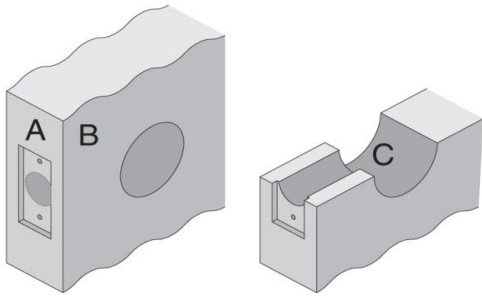

Design Hardware™

www.DesignHardware.net

<p>Template No. D.234</p>	<p>Design Hardware</p> <p>D1 & D2 Series Deadbolts</p>	<p>Functions All Functions</p> <p>w/ Std. 2 3/4" Latch</p>
---	---	---