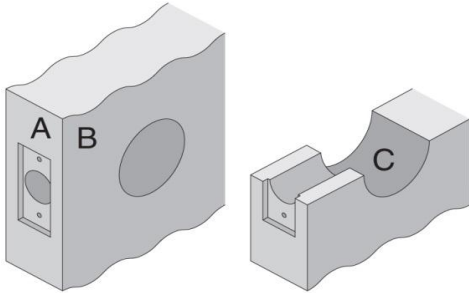

Design Hardware™

www.DesignHardware.net

<p><b>Template No.</b> <b>D.238</b></p>	<p><b>Design Hardware</b></p> <p>D1 &amp; D2 Series Deadbolts</p>	<p><b>Functions</b> All Functions</p> <p>w/ Opt. 2 3/8" Latch</p>
---	---	---