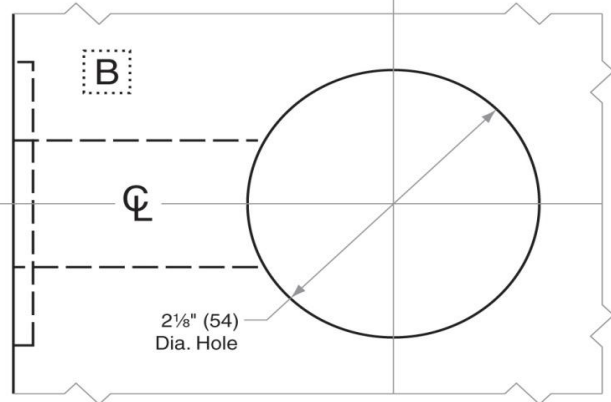

Design Hardware™

www.DesignHardware.net

<p><b>Template No.</b> <b>D.238</b></p>	<p><b>Design Hardware</b></p> <p>D1 &amp; D2 Series Deadbolts</p>	<p><b>Functions</b> All Functions</p> <p>w/ Opt. 2 3/8" Latch</p>
---	---	---