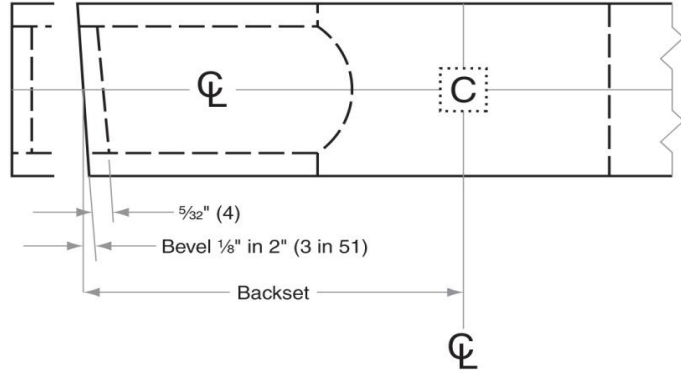

Design Hardware™

www.DesignHardware.net

<p><b>Template No.</b> <b>D.238</b></p>	<p><b>Design Hardware</b></p> <p>D1 &amp; D2 Series Deadbolts</p>	<p><b>Functions</b> All Functions</p> <p>w/ Opt. 2 3/8" Latch</p>
---	---	---