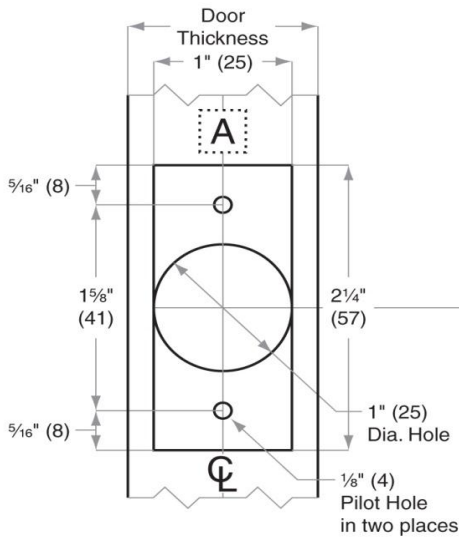

Design Hardware™

www.DesignHardware.net

<p><b>Template No.</b> <b>D.238</b></p>	<p><b>Design Hardware</b></p> <p>D1 &amp; D2 Series Deadbolts</p>	<p><b>Functions</b> All Functions</p> <p>w/ Opt. 2 3/8" Latch</p>
---	---	---