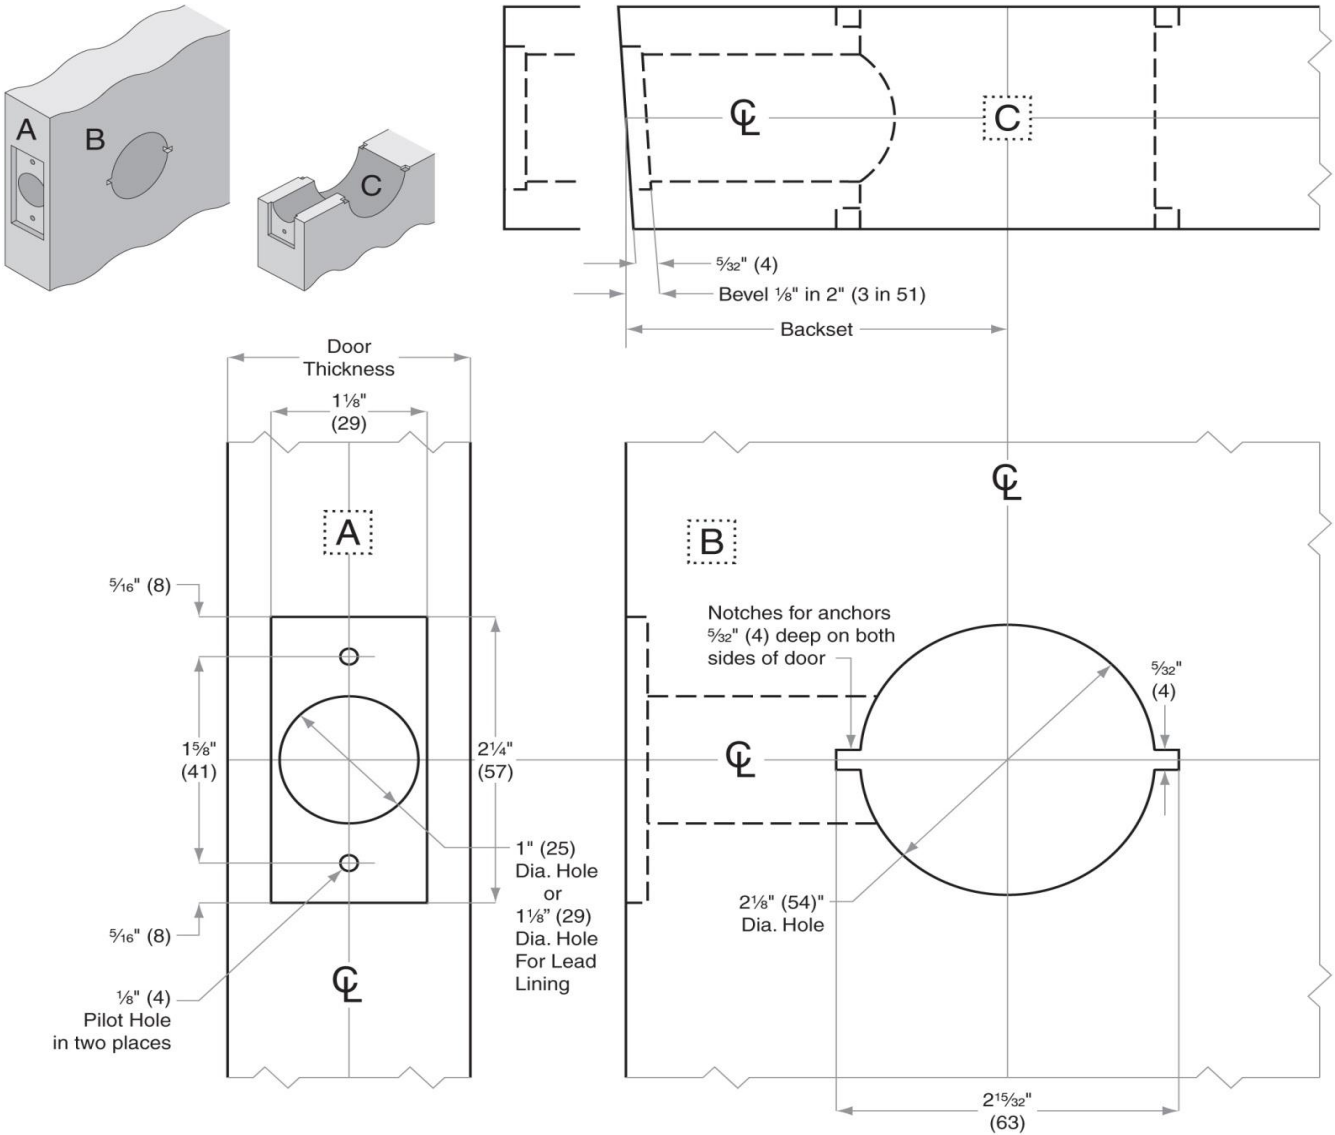

Design Hardware™

www.DesignHardware.net

<p>Template No. V.234</p>	<p align="center">Design Hardware</p> <p align="center">V Series Cylindrical Lockset</p>	<p align="center">Functions 75, 76, 82, 84, 86, 87</p> <p align="center">w/ Std. 2 3/4" Latch</p>
---	---	--