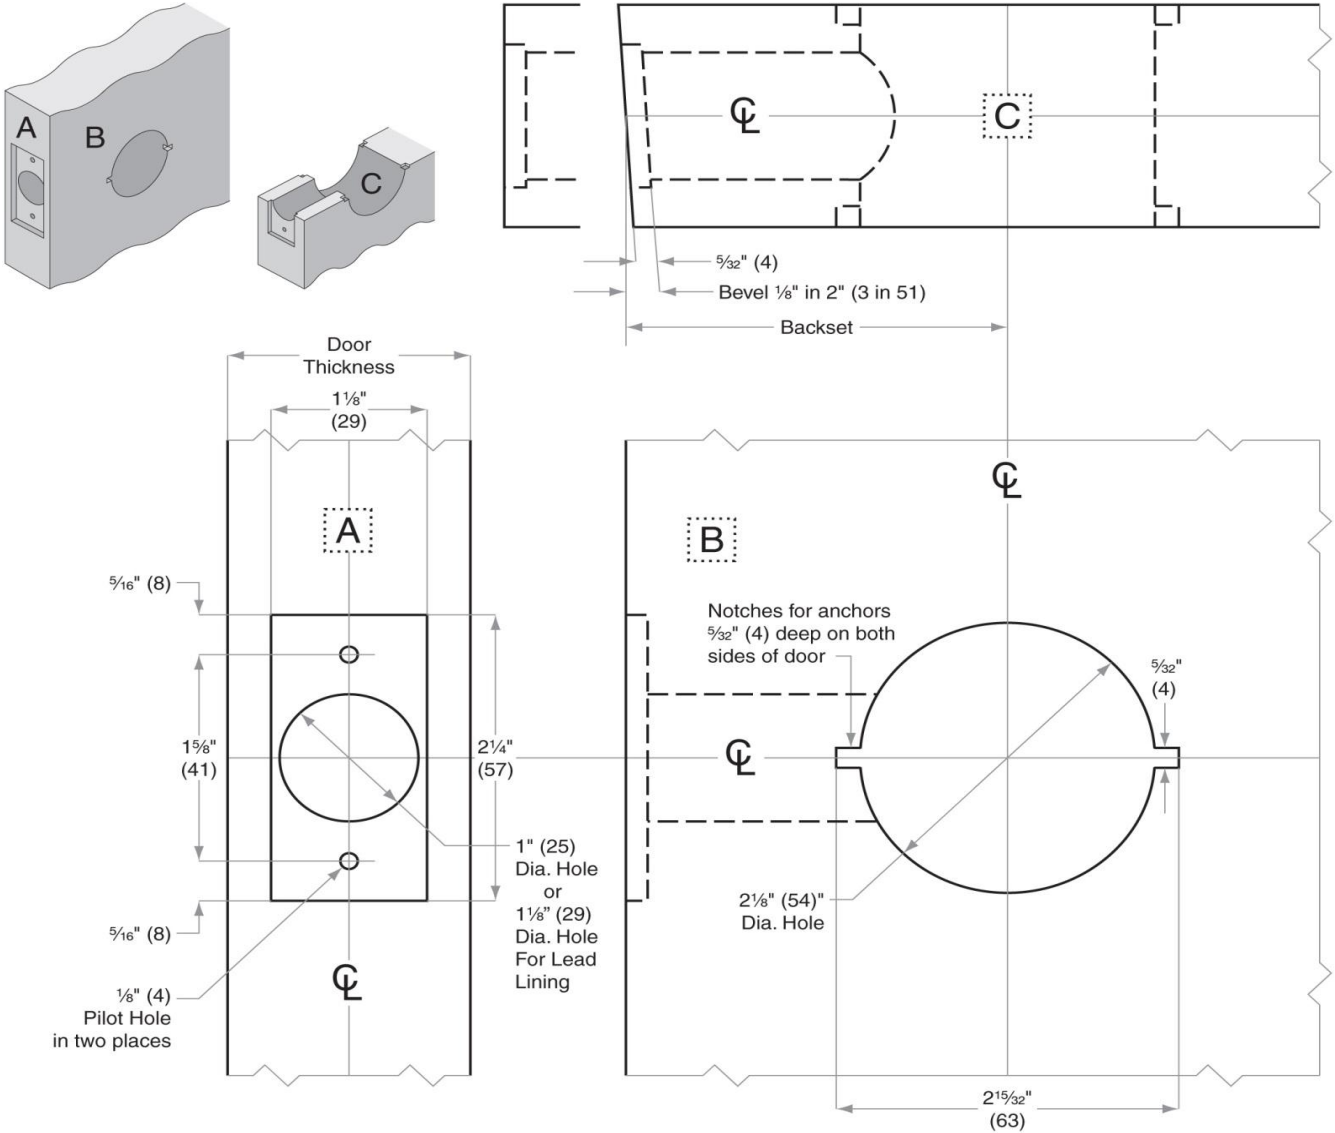

Design Hardware™

www.DesignHardware.net

<p><b>Template No.</b> <b>V.234</b></p>	<p align="center"><b>Design Hardware</b></p> <p align="center">V Series Cylindrical Lockset</p>	<p align="center"><b>Functions</b> 75, 76, 82, 84, 86, 87</p> <p align="center">w/ Std. 2 3/4" Latch</p>
---	---	--