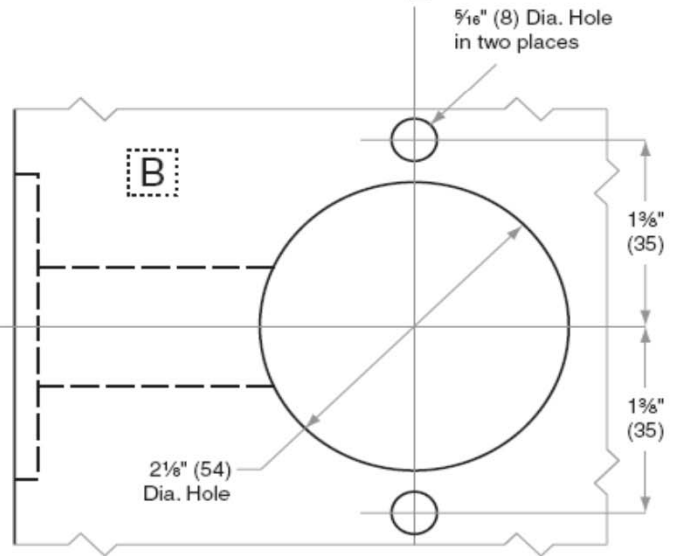

D Design Hardware

<p>Template No. Z.238</p>	<p>Design Hardware Z Series Cylindrical Lockset</p>	<p>Functions 75, 76, 82, 84, 86 w/ Opt. 2 3/8" Latch</p>
---	---	---