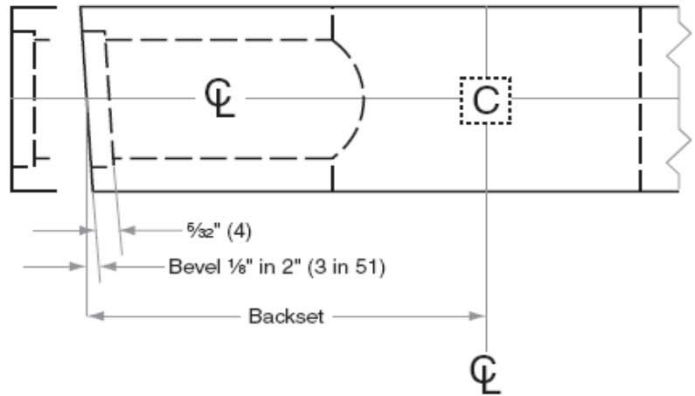

D Design Hardware

<p>Template No. Z.238</p>	<p>Design Hardware Z Series Cylindrical Lockset</p>	<p>Functions 75, 76, 82, 84, 86 w/ Opt. 2 3/8" Latch</p>
---	---	---