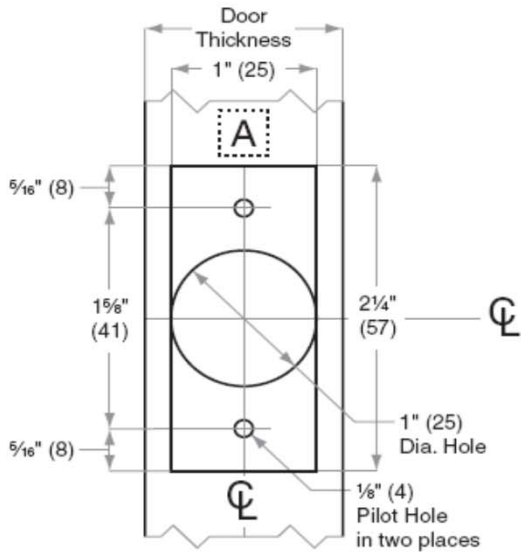

D Design Hardware

<p>Template No. Z.238</p>	<p>Design Hardware Z Series Cylindrical Lockset</p>	<p>Functions 75, 76, 82, 84, 86 w/ Opt. 2 3/8" Latch</p>
---	---	---