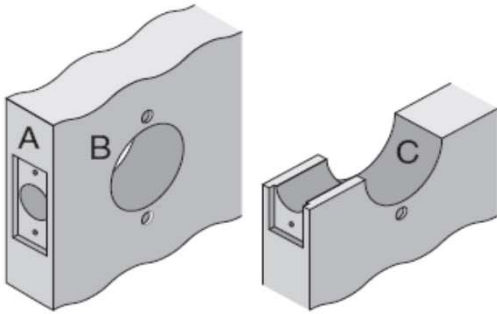

D Design Hardware

<p>Template No. Z.238</p>	<p>Design Hardware Z Series Cylindrical Lockset</p>	<p>Functions 75, 76, 82, 84, 86 w/ Opt. 2 3/8" Latch</p>
---	---	---