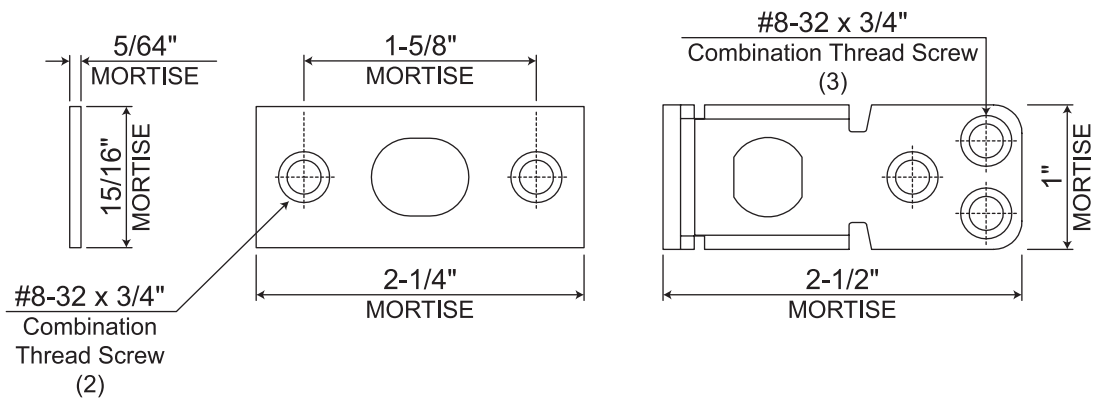

UL Manual Flush Bolt - (Wood Door)
WOODEN DOOR & FRAME
PREPARATION TEMPLATE

DRAWING NOT TO SCALE