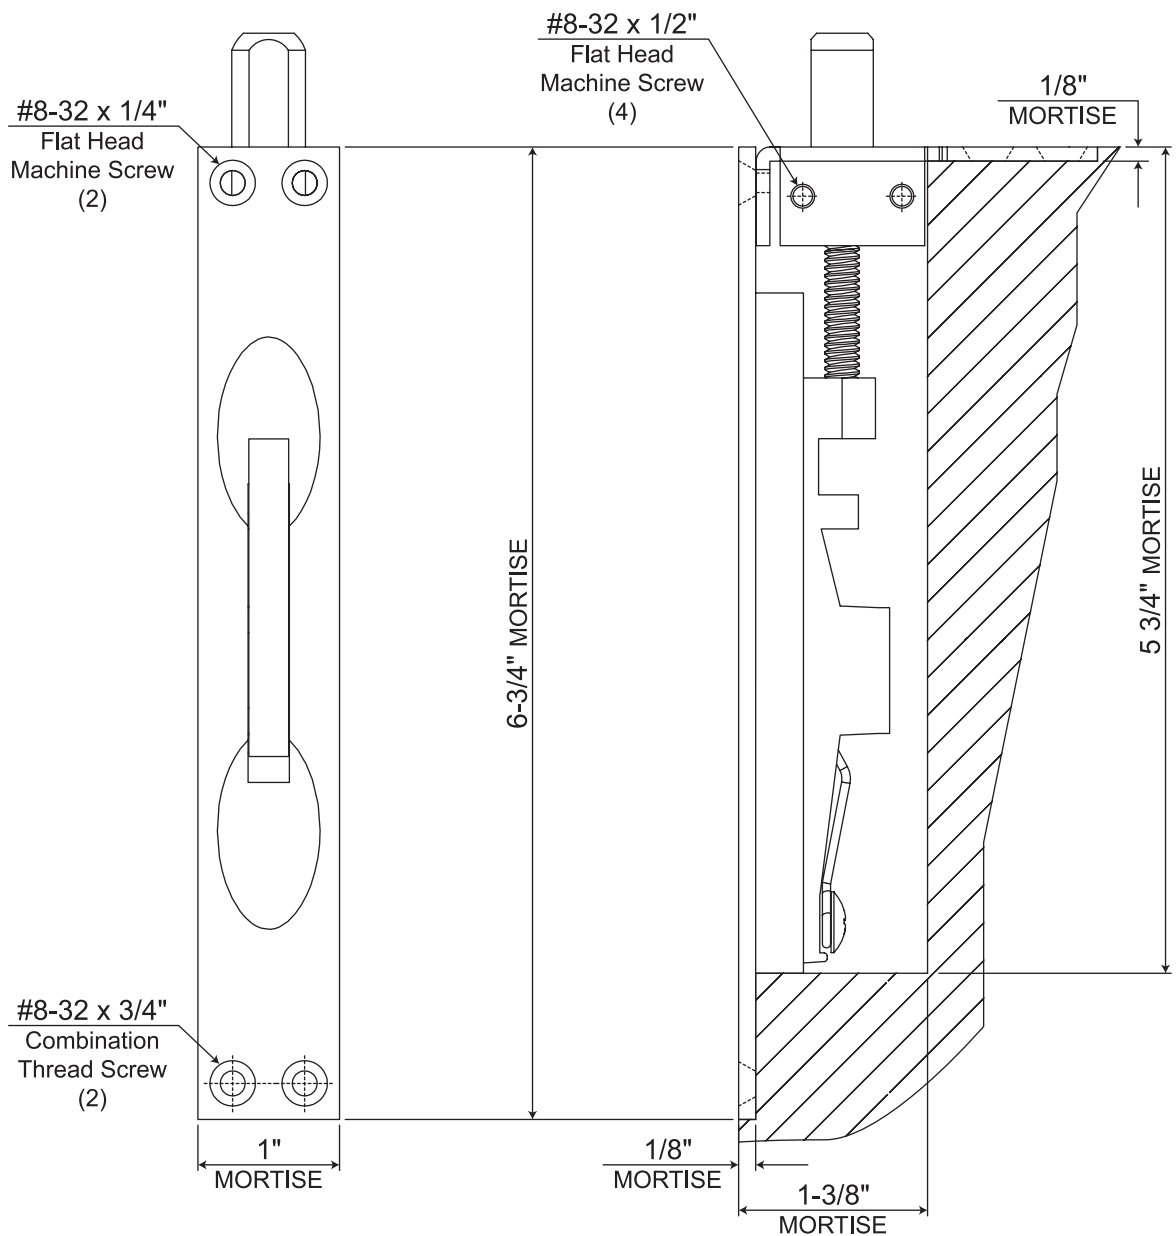

UL Manual Flush Bolt - (Wood Door)
WOODEN DOOR & FRAME
PREPARATION TEMPLATE

DRAWING NOT TO SCALE