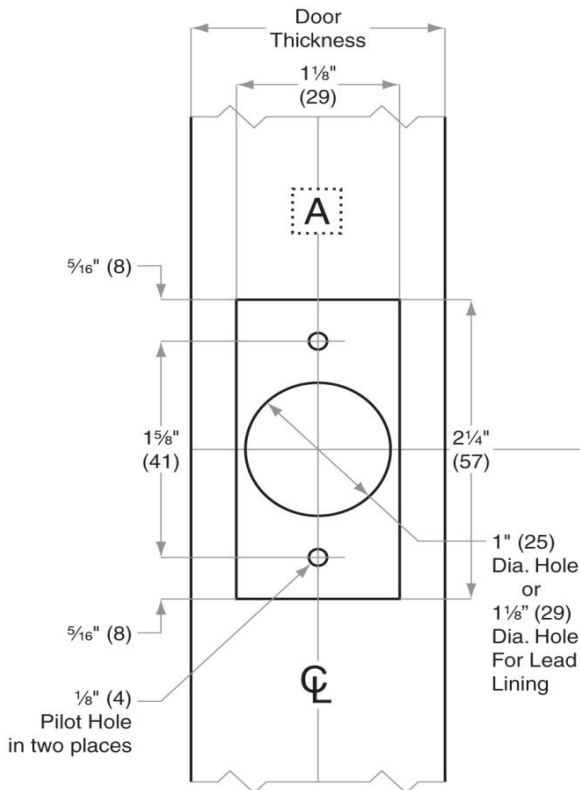

Design Hardware™

www.DesignHardware.net

<p>Template No. J.234</p>	<p align="center">Design Hardware</p> <p align="center">J Series Cylindrical Lockset</p>	<p align="center">Functions 75, 76, 82, 84, 86</p> <p align="center">w/ Std. 2 3/4" backset</p>
---	--	---