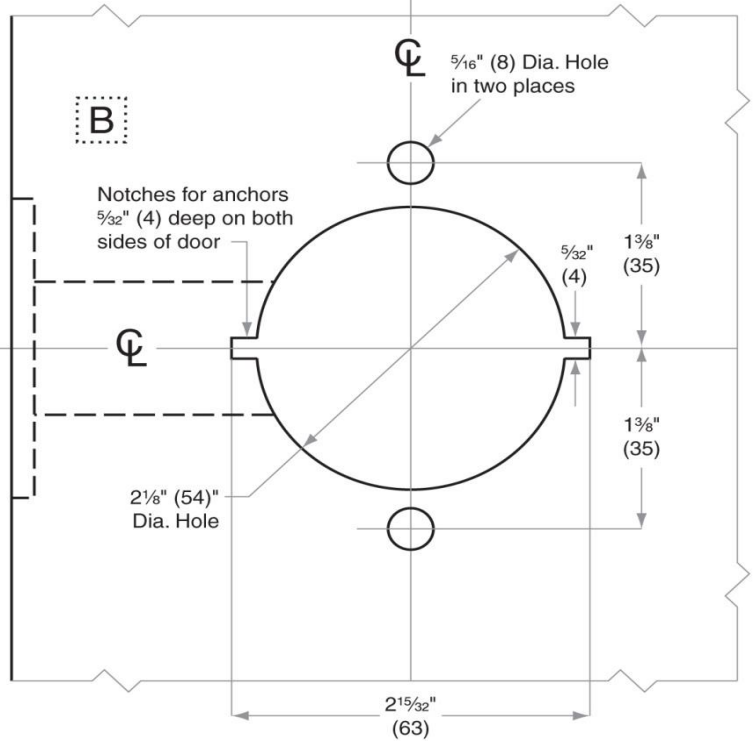

Design Hardware™

www.DesignHardware.net

<p>Template No. J.234</p>	<p align="center">Design Hardware</p> <p align="center">J Series Cylindrical Lockset</p>	<p align="center">Functions 75, 76, 82, 84, 86</p> <p align="center">w/ Std. 2 3/4" backset</p>
---	--	---