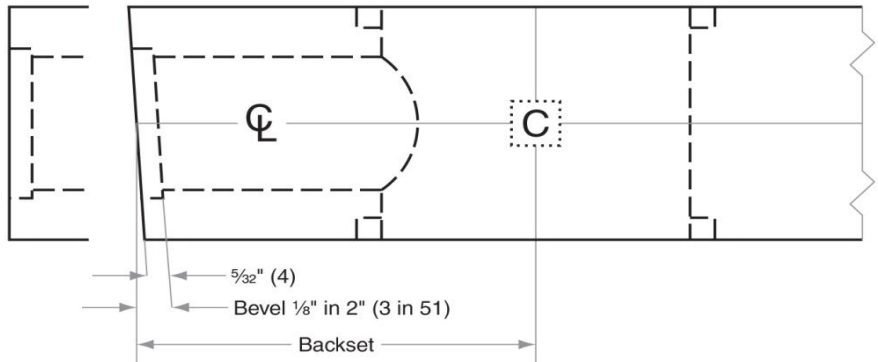

Design Hardware™

www.DesignHardware.net

<p>Template No. J.234</p>	<p align="center">Design Hardware</p> <p align="center">J Series Cylindrical Lockset</p>	<p align="center">Functions 75, 76, 82, 84, 86</p> <p align="center">w/ Std. 2 3/4" backset</p>
---	--	---