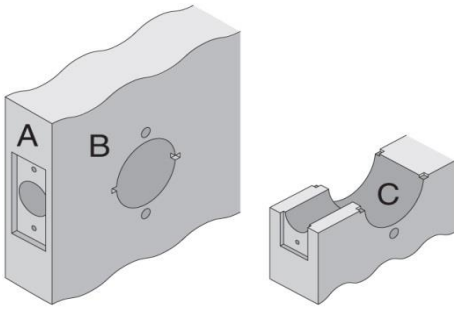

Design Hardware™

www.DesignHardware.net

<p>Template No. J.234</p>	<p align="center">Design Hardware</p> <p align="center">J Series Cylindrical Lockset</p>	<p align="center">Functions 75, 76, 82, 84, 86</p> <p align="center">w/ Std. 2 3/4" backset</p>
---	--	---