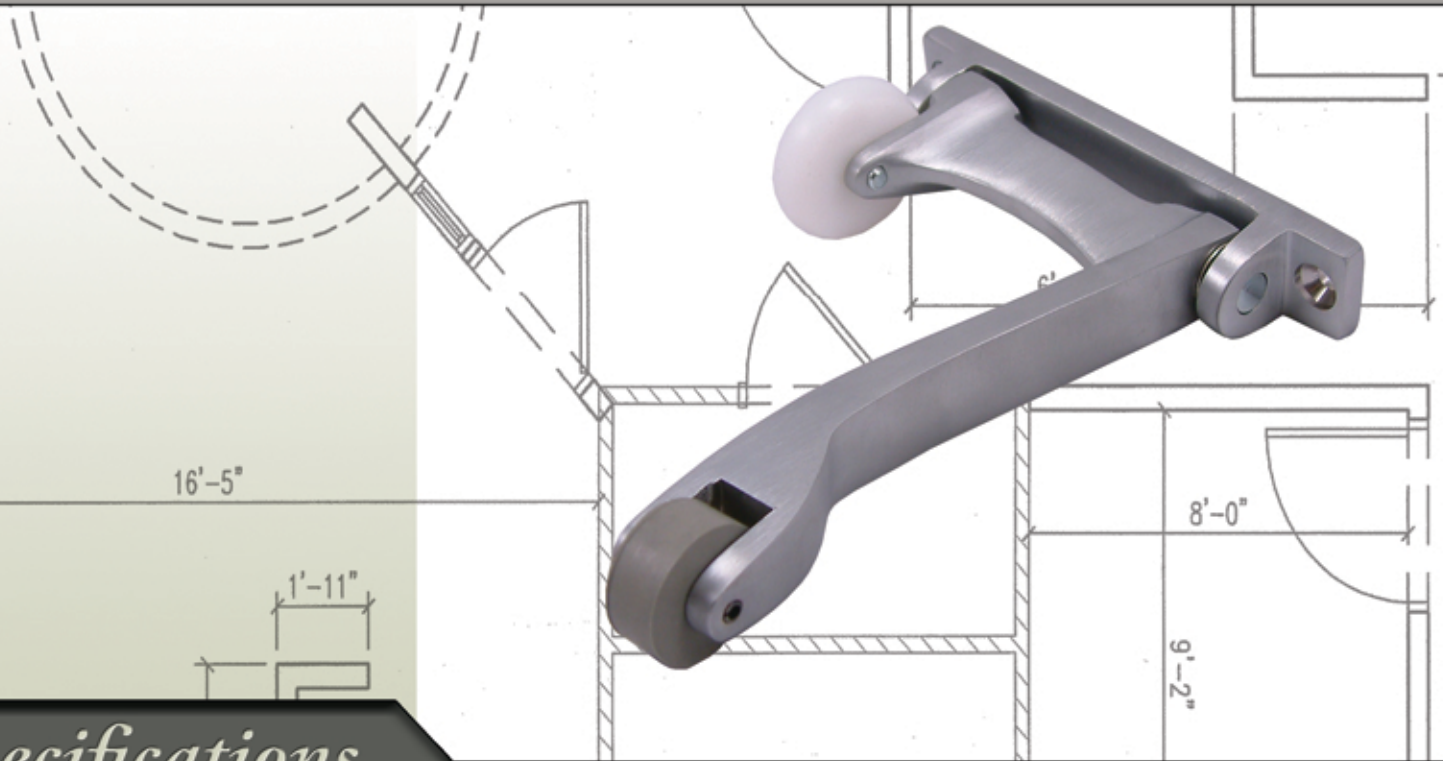

## UL Gravity Arm Coordinator

### Specifications

**Part Number :** GAC - Gravity Arm Coordinator

**Application :** Prevents active door of a pair from closing until inactive door is closed

**ANSI :** A156.3: Type 21

**UL :** UL Listed

**Base Material :** Cast brass

**Roller Material :** Nylon & Rubber

**Dimensions :** Base: 5 3/8" x 15/16"

**Projection :** 6 3/4"

**Features :** Set screw adjustment