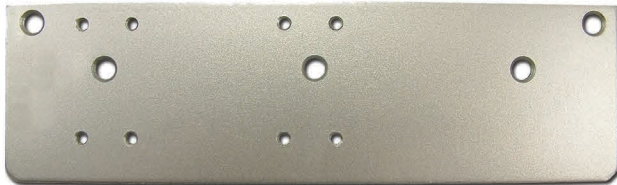

# 416 Door Closer Accessories

Heavy Duty & Hold Open Arms

**416 Series  
Heavy Duty Arm**

**416 Series  
HD Hold Open Arm**

**416 Series Adjustable  
Type Hold Open Arm**

**416 Series Friction  
Type Hold Open Arm**

## Drop Plates

**416 Regular Drop Plate**

**416 TJ-1 Drop Down TJ Drop Plate**

**416 Parallel Arm Drop Plate**

**416 TJ-2 Center Mount TJ Drop Plate**