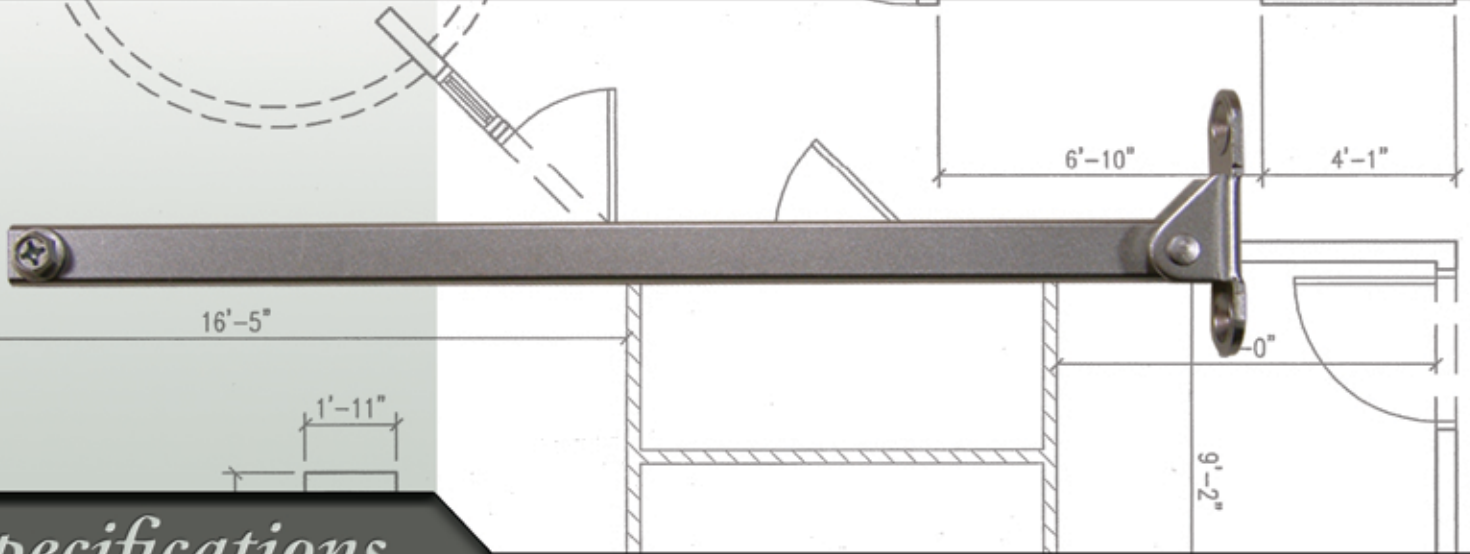

416 Extra Long Extended Arm

Specifications

Base Material : Steel

Size : 12 1/2" total length

Application : Used for deep frame reveals larger than 4 7/8" and up to 8"
Direct replacement for standard forearm