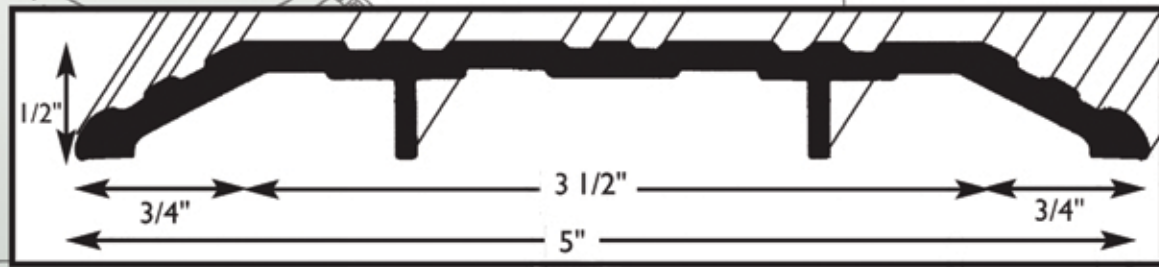

TH5

5" Saddle Threshold

Specifications

Material : 6063-T5 Extruded Aluminum Alloy

UL Ratings : Classified by UL and intended for application to hollow metal fire doors rated up to and including 3 hours, and wood doors rated up to 1 1/2" hours

Width : 5"

Height : 1/2"

Stock Lengths : Stocked as 36", 48" (cut 1/2" over) & 72" & 96" (cut 1" over)

Non Stock Lengths : Special order: 32" (cut 1/2" over)
Special order: 60" 64", 84" (cut 1" over)

Stock Finishes : MF = Mill finish (stock)
BZ = Bronze anodized (stock)