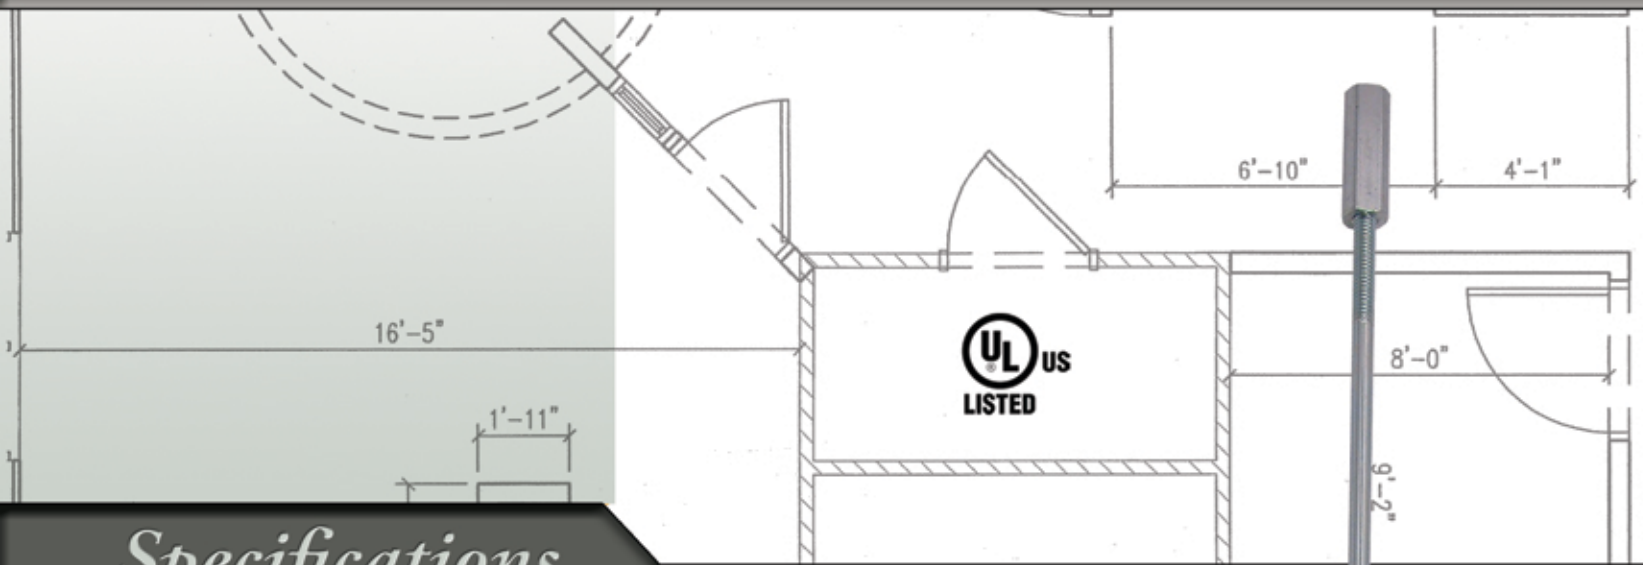

UL-AFB-M *UL Auto Flush Bolt - Metal Door*

Specifications

Part Number : UL-AFB-M UL Auto Flush Bolt - Metal Door

ANSI : ANSI A156.3 : Type 25

Fits ANSI A115 Prep

UL Listing : UL Listed - 3 Hour Fire Doors up to 4'-0" x 8'-0"

Base Material : Steel

Bolt : 3/4" Bolt Throw

Backset : 3/4" Rod Backset

Bolt Head : 1 1/2" Adjustable Bolt Head

Extension Rods : Supplied Rod for 7' doors

24" Extension Rod available for 8' doors (note: voids UL listing)

Face Dimensions : 1" x 6 3/4" Face Plate

Strike : 15/16" x 2 1/4" Strike

Guide Dimension : 1" x 2" Guide

Fasteners : 8 ea. # 8 x 3/4 Flat head combination screws

Note : Use DPS-1 Dust Proof Strike to prevent the bottom strike from being blocked by dirt