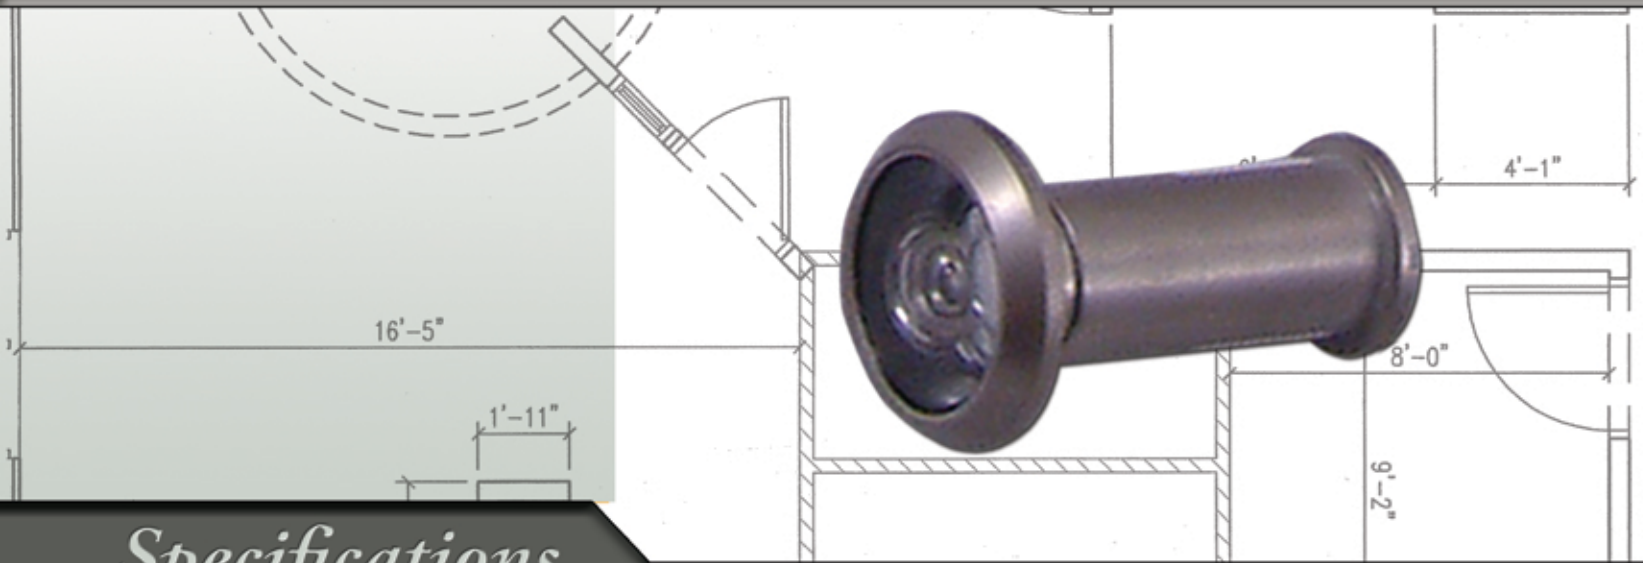

# UL-DV200 Door Viewer

## Specifications

- Part Number :** UL-DV200 Door Viewer  
**ANSI :** ANSI A156.16 : L013221, L03172  
**Base Material :** Brass  
**Certification :** UL Listed - 90 minute  
**Lens :** Plastic Wide Angle 200 Degree Lens  
**Door Thickness :** 1 3/8" to 2 1/8"  
**Door Preparation :** Installs In 9/16" hole