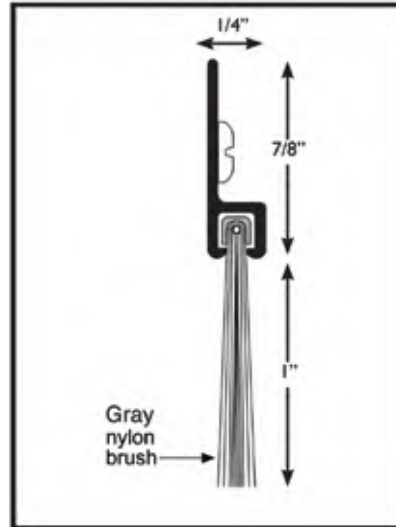

SW-BR DOOR SWEEP-BRUSH

Specification

Material: 6063-TS Extruded Aluminum Alloy

Sweep Material: 1" Heavy Duty Gray Nylon Brush

Height: 1 7/8"

Thickness: 1/4"

Stock Lengths: 36" & 48"

Stock Finishes: MF= Mill finish
BZ = Bronze anodized

Fasteners: #6 x 5/8" sheet metal screws provided

Warranty: Limited 3 Year