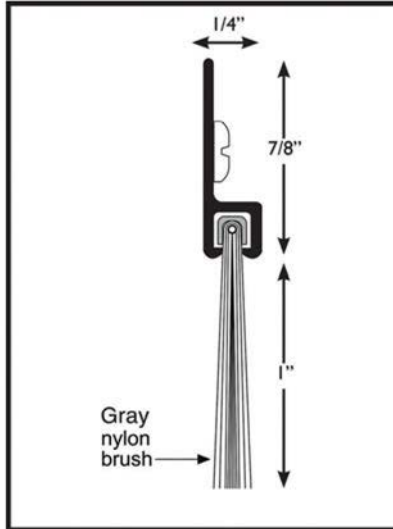

SW-BR DOOR SWEEP-BRUSH

Specification

Material: 6063-TS Extruded Aluminum Alloy

Sweep Material: 1" Heavy Duty Gray Nylon Brush

Height: 1 7/8"

Thickness: 1/4"

Stock Lengths: 36" & 48" (stock)

Non Stock Lengths: 32" & 42" (special order)

Stock Finishes: MF= Mill finish (stock)
BZ = Bronze anodized (stock)

Fasteners: #6 x 5/8" sheet metal screws provided

Warranty: Limited 3 Year