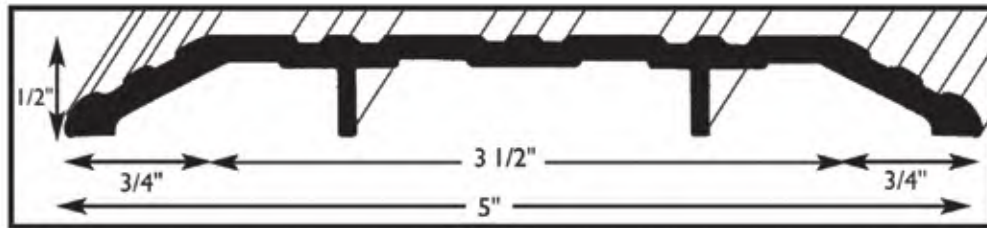

TH5 5" SADDLE THRESHOLD

Specification

Material: 6063-TS Extruded Aluminum Alloy

UL Rating: Classified by UL and intended for application to hollow metal fire doors rated up to and including 3 hours, and wood doors rated up to 1 1/2 hours

Width: 5"

Height: 1/2"

Stock Lengths: Stocked as 36", 48" (cut 1/2" over) & 72" & 96" (cut 1" over)

Stock Finishes: MF= Mill finish
BZ = Bronze anodized

Fasteners: #10 Phillips wood screws provided

Warranty: Limited 3 Year