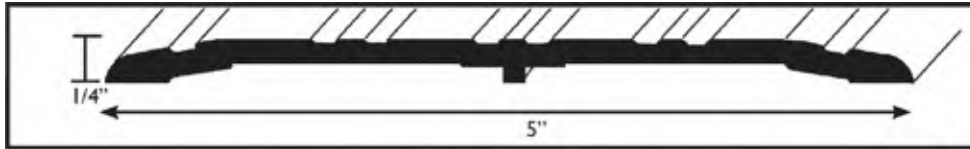

# TH5-ADA 5" SADDLE THRESHOLD

## Specification

**Material:** 6063-T5 Extruded Aluminum Alloy

**UL Rating:** Classified by UL and intended for application to hollow metal fire doors rated up to and including 3 hours, and wood doors rated up to 1 1/2" hours