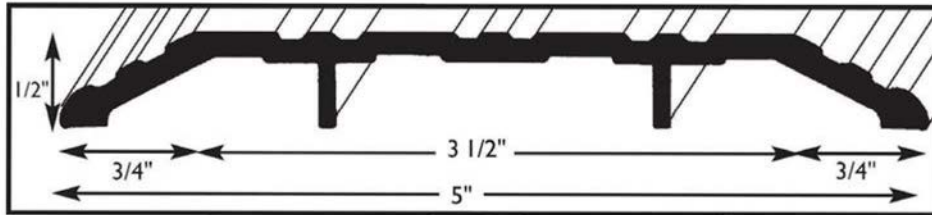

TH5 5" SADDLE THRESHOLD

Specification

Material: 6063-TS Extruded Aluminum Alloy

UL Rating: Classified by UL and intended for application to hollow metal fire doors rated up to and including 3 hours, and wood doors rated up to 1 1/2 hours

Width: 5"

Height: 1/2"

Stock Lengths: Stocked as 36", 48" (cut 1/2" over) & 72" & 96" (cut 1" over)

Non Stock Lengths: Special order: 32" (cut 1/2" over)
Special order: 60", 64", 84" (cut 1" over)

Stock Finishes: MF= Mill finish (stock)
BZ = Bronze anodized (stock)