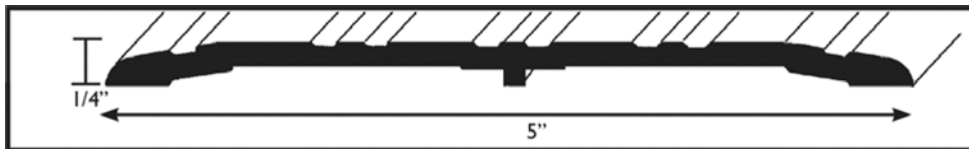

TH5-ADA 5" SADDLE THRESHOLD

Specification

- Material:** 6063-T5 Extruded Aluminum Alloy
- UL Rating:** Classified by UL and intended for application to hollow metal fire doors rated up to and including 3 hours, and wood doors rated up to 1 1/2" hours
- UL Positive Pressure:** Fire Rated & Tested to meet UL10B & UL10C, UBC7-2, Part 1 & BS476 Smoke Tested & Listed to meet the requirements of Standards UL 1784 UBC7-2, Part II and BS476
- ADA:** Meets ANSI A117.1 accessibility codes
- Width:** 5"
- Height:** 1/4"
- Stock Lengths:** Stocked as 36", 48" (cut 1/2" over) & 72" & 96" (cut 1" over)
- Non Stock Lengths:** Special order: 32" (cut 1/2" over)
- Special Order:** 60" 64", 84" & 96" (cut 1" over)
- Stock Finishes:** MF = Mill finish (stock)
- Special Order Finishes:** BZ = Bronze anodized (stock)
- Fasteners:** #10 Phillips wood screws provided
- Warranty:** Limited 3 Year