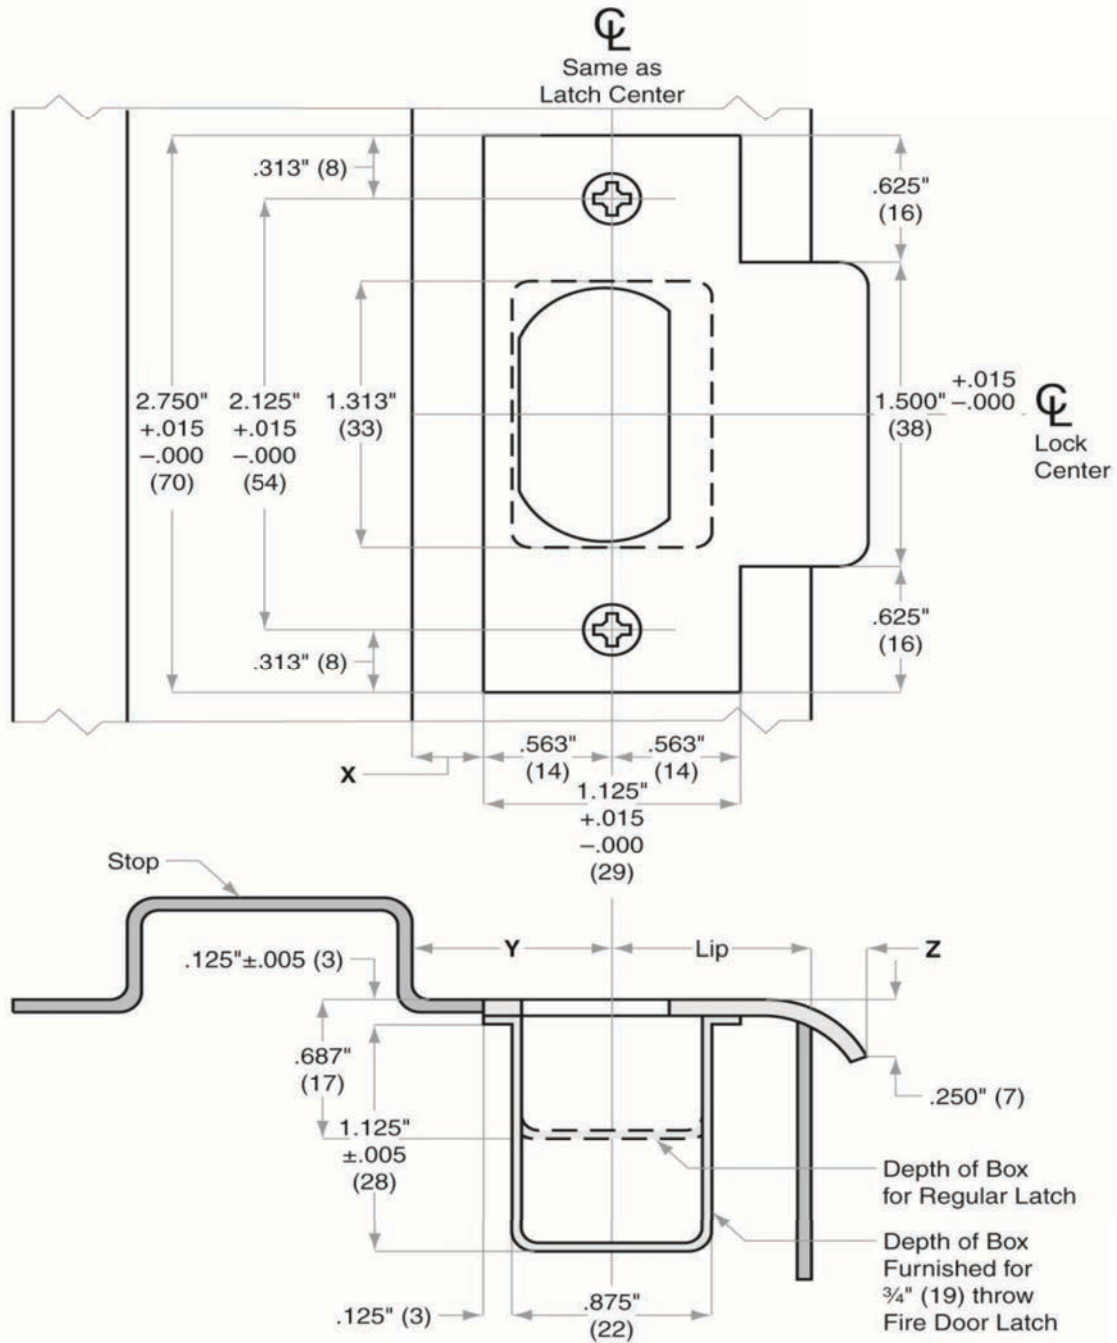

Design Hardware®

Ph. 877-258-1262 Fax: 877-888-0150

www.designhardware.net

Template No.  
T.MTL

Design Hardware

T Strike

Application  
Metal Frame