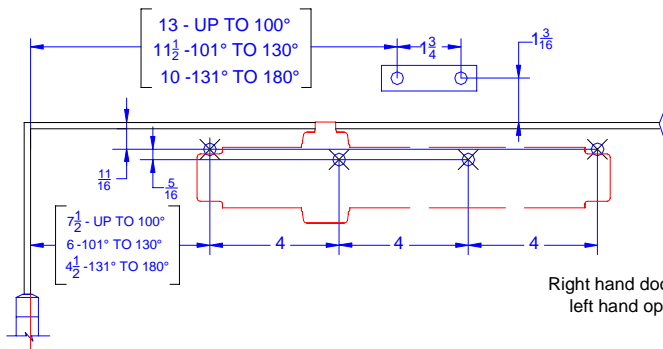

316 Push Side Top Jamb Drop Plate
Permits 180° Maximum Opening

Left hand door shown,
right hand opposite.

Push Side Mount On:
316TJ Drop Plate

316 TJ

316 Regular (Push Side) Drop Plates
Permits 180° Maximum Opening

Right hand door shown,
left hand opposite.

Push Side Mount On:
316 REG. Drop Plate

316 REG.

316 PA Push Side (Door Mount) Drop Plates
Permits 180° Max. Opening, Butt Size 5x5 Max.

Left hand door shown,
right hand opposite.

Push Side Mount On:
316PA Drop Plate

316PA

INCH	5/16	1/2	5/8	11/16	15/16	1	1 1/8	1 3/16	1 1/4	1 3/8	1 3/4	1 7/8
M.M.	8	13	15	17	24	25	28	30	32	35	44	48
INCH	2 13/16	3 3/8	4	4 1/2	5 1/2	6	7 1/2	8 3/8	10	10 7/8	11 1/2	13
M.M.	71	95	102	114	140	152	191	213	254	276	292	330