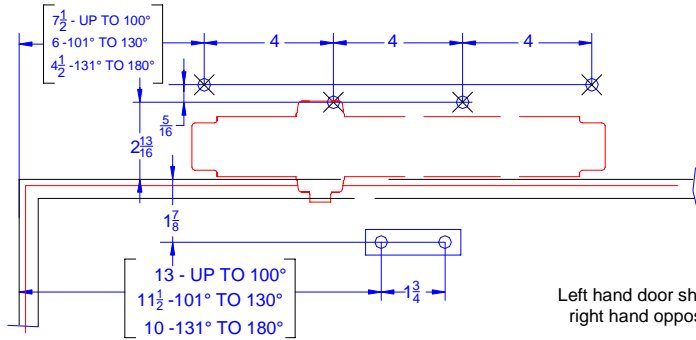

316 Push Side Top Jamb Drop Plate
Permits 180° Maximum Opening

Left hand door shown,
right hand opposite.

Push Side Mount On:
316TJ Drop Plate

316 TJ

316 Regular (Push Side) Drop Plates
Permits 180° Maximum Opening

Right hand door shown,
left hand opposite.

Push Side Mount On:
316 REG. Drop Plate

316 REG.

316 PA Push Side (Door Mount) Drop Plates
Permits 180° Max. Opening, Butt Size 5x5 Max.

Left hand door shown,
right hand opposite.

Push Side Mount On:
316PA Drop Plate

316PA

INCH	5/16	1/2	5/8	11/16	15/16	1	1 1/8	1 3/16	1 1/4	1 3/8	1 3/4	1 7/8
M.M.	8	13	15	17	24	25	28	30	32	35	44	48
INCH	2 13/16	3 3/8	4	4 1/2	5 1/2	6	7 1/2	8 3/8	10	10 7/8	11 1/2	13
M.M.	71	95	102	114	140	152	191	213	254	276	292	330