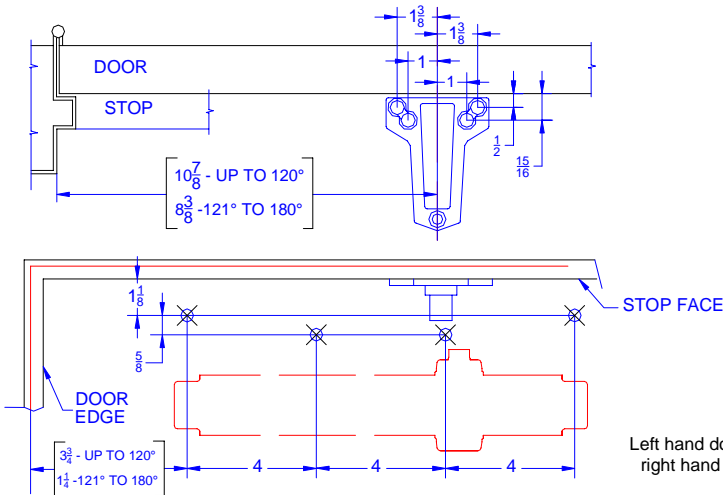

316 Push Side Top Jamb Drop Plate
Permits 180° Maximum Opening

Left hand door shown,
right hand opposite.

Push Side Mount On:
316TJ Drop Plate

316 TJ

316 Regular (Push Side) Drop Plates
Permits 180° Maximum Opening

Right hand door shown,
left hand opposite.

Push Side Mount On:
316 REG. Drop Plate

316 REG.

316 PA Push Side (Door Mount) Drop Plates
Permits 180° Max. Opening, Butt Size 5x5 Max.

Left hand door shown,
right hand opposite.

Push Side Mount On:
316PA Drop Plate

316PA

INCH	5/16	1/2	5/8	11/16	15/16	1	1 1/8	1 3/16	1 1/4	1 3/8	1 3/4	1 7/8
M.M.	8	13	15	17	24	25	28	30	32	35	44	48
INCH	2 13/16	3 3/8	4	4 1/2	5 1/2	6	7 1/2	8 3/8	10	10 7/8	11 1/2	13
M.M.	71	95	102	114	140	152	191	213	254	276	292	330