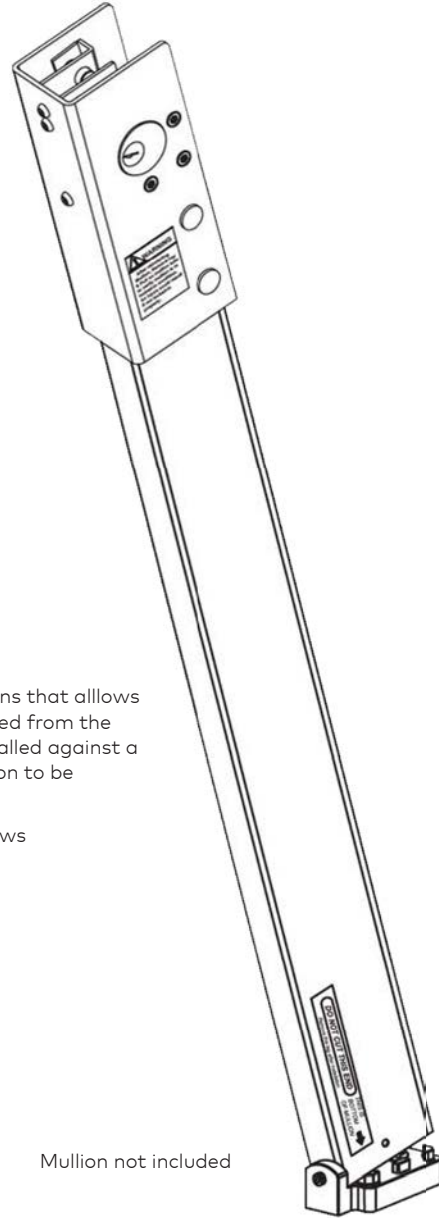

# KRM-WMSK WALL MOUNTED STORAGE KIT

Mullion not included

## Specification

- Base Material:** Steel top and bottom retainers  
Aluminum angle bracket
- Applications:** Optional accessory for use with KRM Mullions that allows the mullion to be safely stored when removed from the opening. Top and Bottom retainers are installed against a wall or in a corner and only allows the mullion to be removed and reinstalled when using a key.
- Fasteners:** Machine, self tapping machine & wood screws
- Finishes:** AL Painted (prime coat)
- Warranty:** Limited lifetime warranty