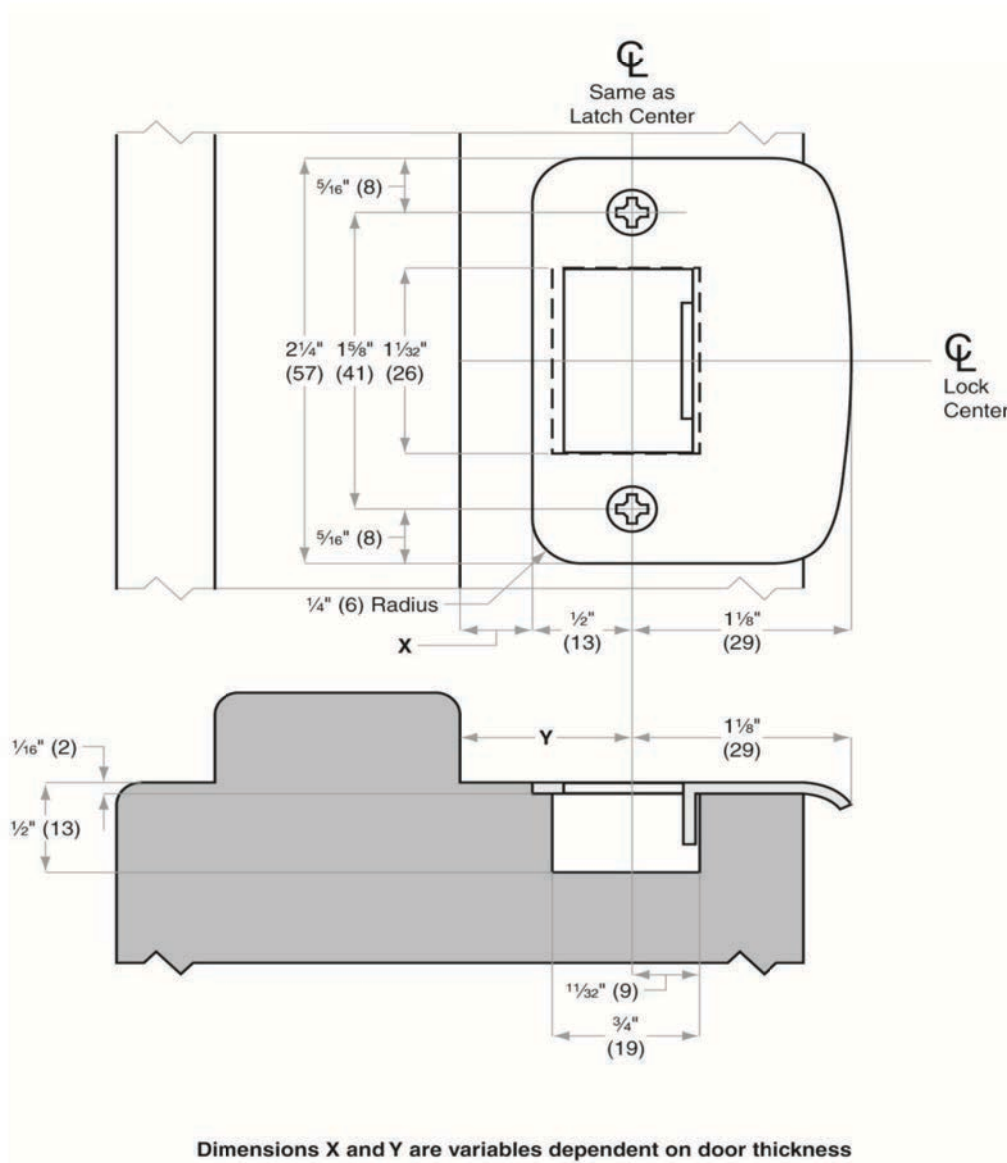

Design Hardware®

Ph. 877-258-1262 Fax: 877-888-0150
www.designhardware.net

<p>Template No. FLS.25.WD</p>	<p style="text-align: center;">Design Hardware</p> <p style="text-align: center;">Full Lip Strike with 1/4" Radius Corner</p>	<p style="text-align: center;">Application Wood Frame</p>
---	--	---