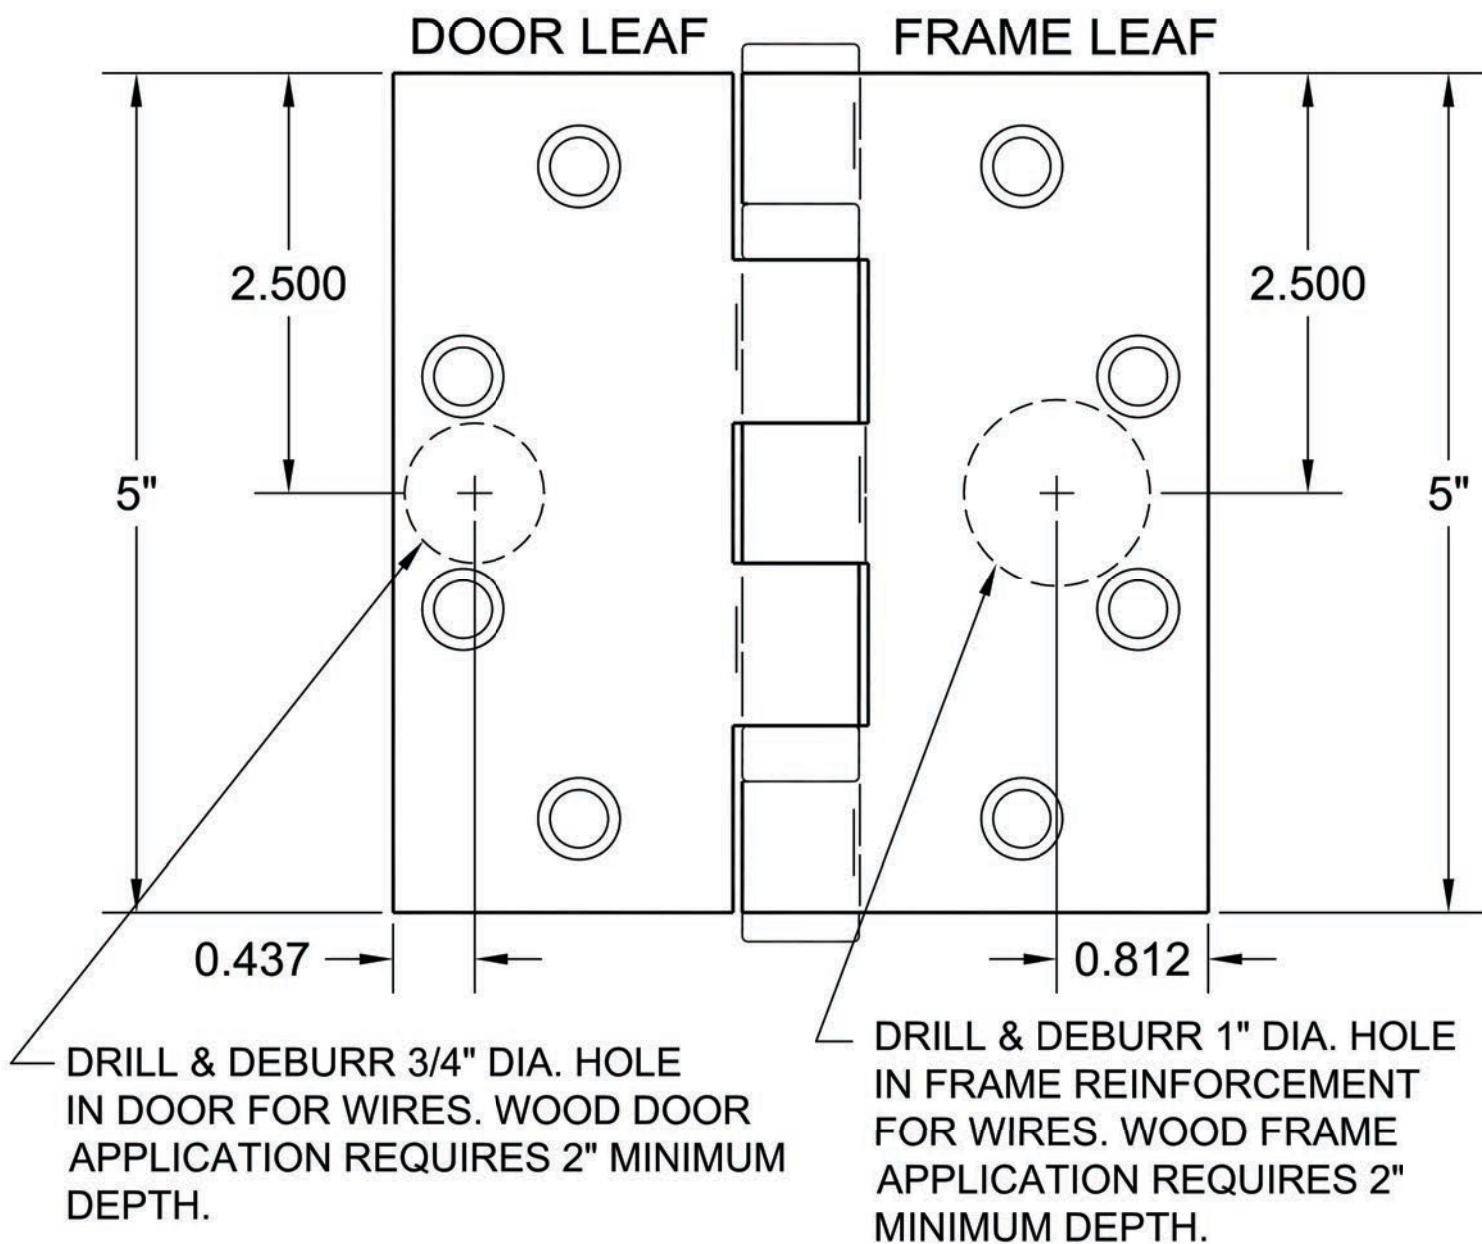

ETW-5-2468

MODEL ETW2, ETW4, ETW6 & ETW8 CONCEALED ELECTRIC THROUGH WIRE HINGE

FOR USE WITH 5.0" FULL MORTISE 5 KNUCKLE BALL BEARING HINGES STANDARD AND HEAVY WEIGHT

HINGES ARE NON-LOAD BEARING AND MUST BE MOUNTED IN THE CENTER POSITION ONLY.