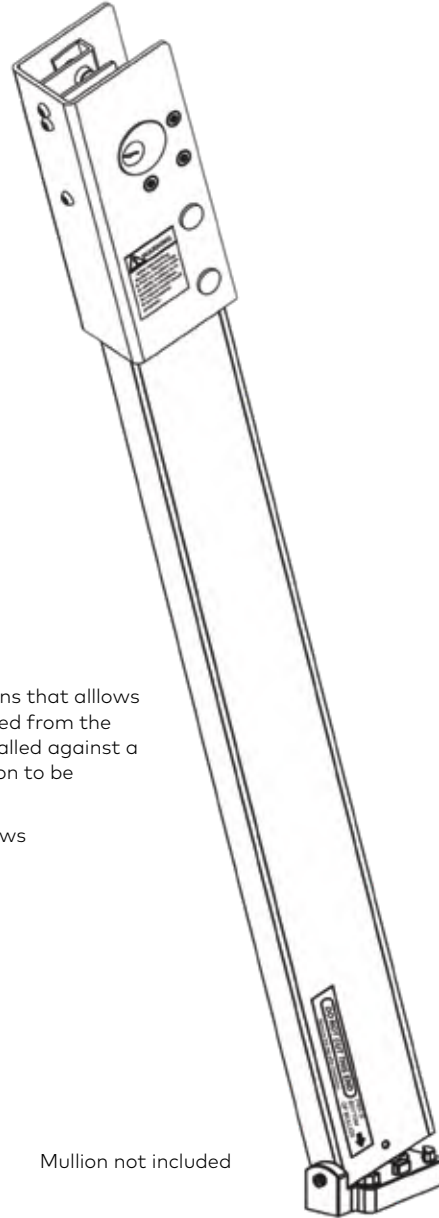

# KRM-WMSK WALL MOUNTED STORAGE KIT

## Specification

- Base Material:** Steel top and bottom retainers  
Aluminum angle bracket
- Applications:** Optional accessory for use with KRM Mullions that allows the mullion to be safely stored when removed from the opening. Top and Bottom retainers are installed against a wall or in a corner and only allows the mullion to be removed and reinstalled when using a key.
- Fasteners:** Machine, self tapping machine & wood screws
- Finishes:** AL Painted (prime coat)
- Warranty:** Limited lifetime warranty