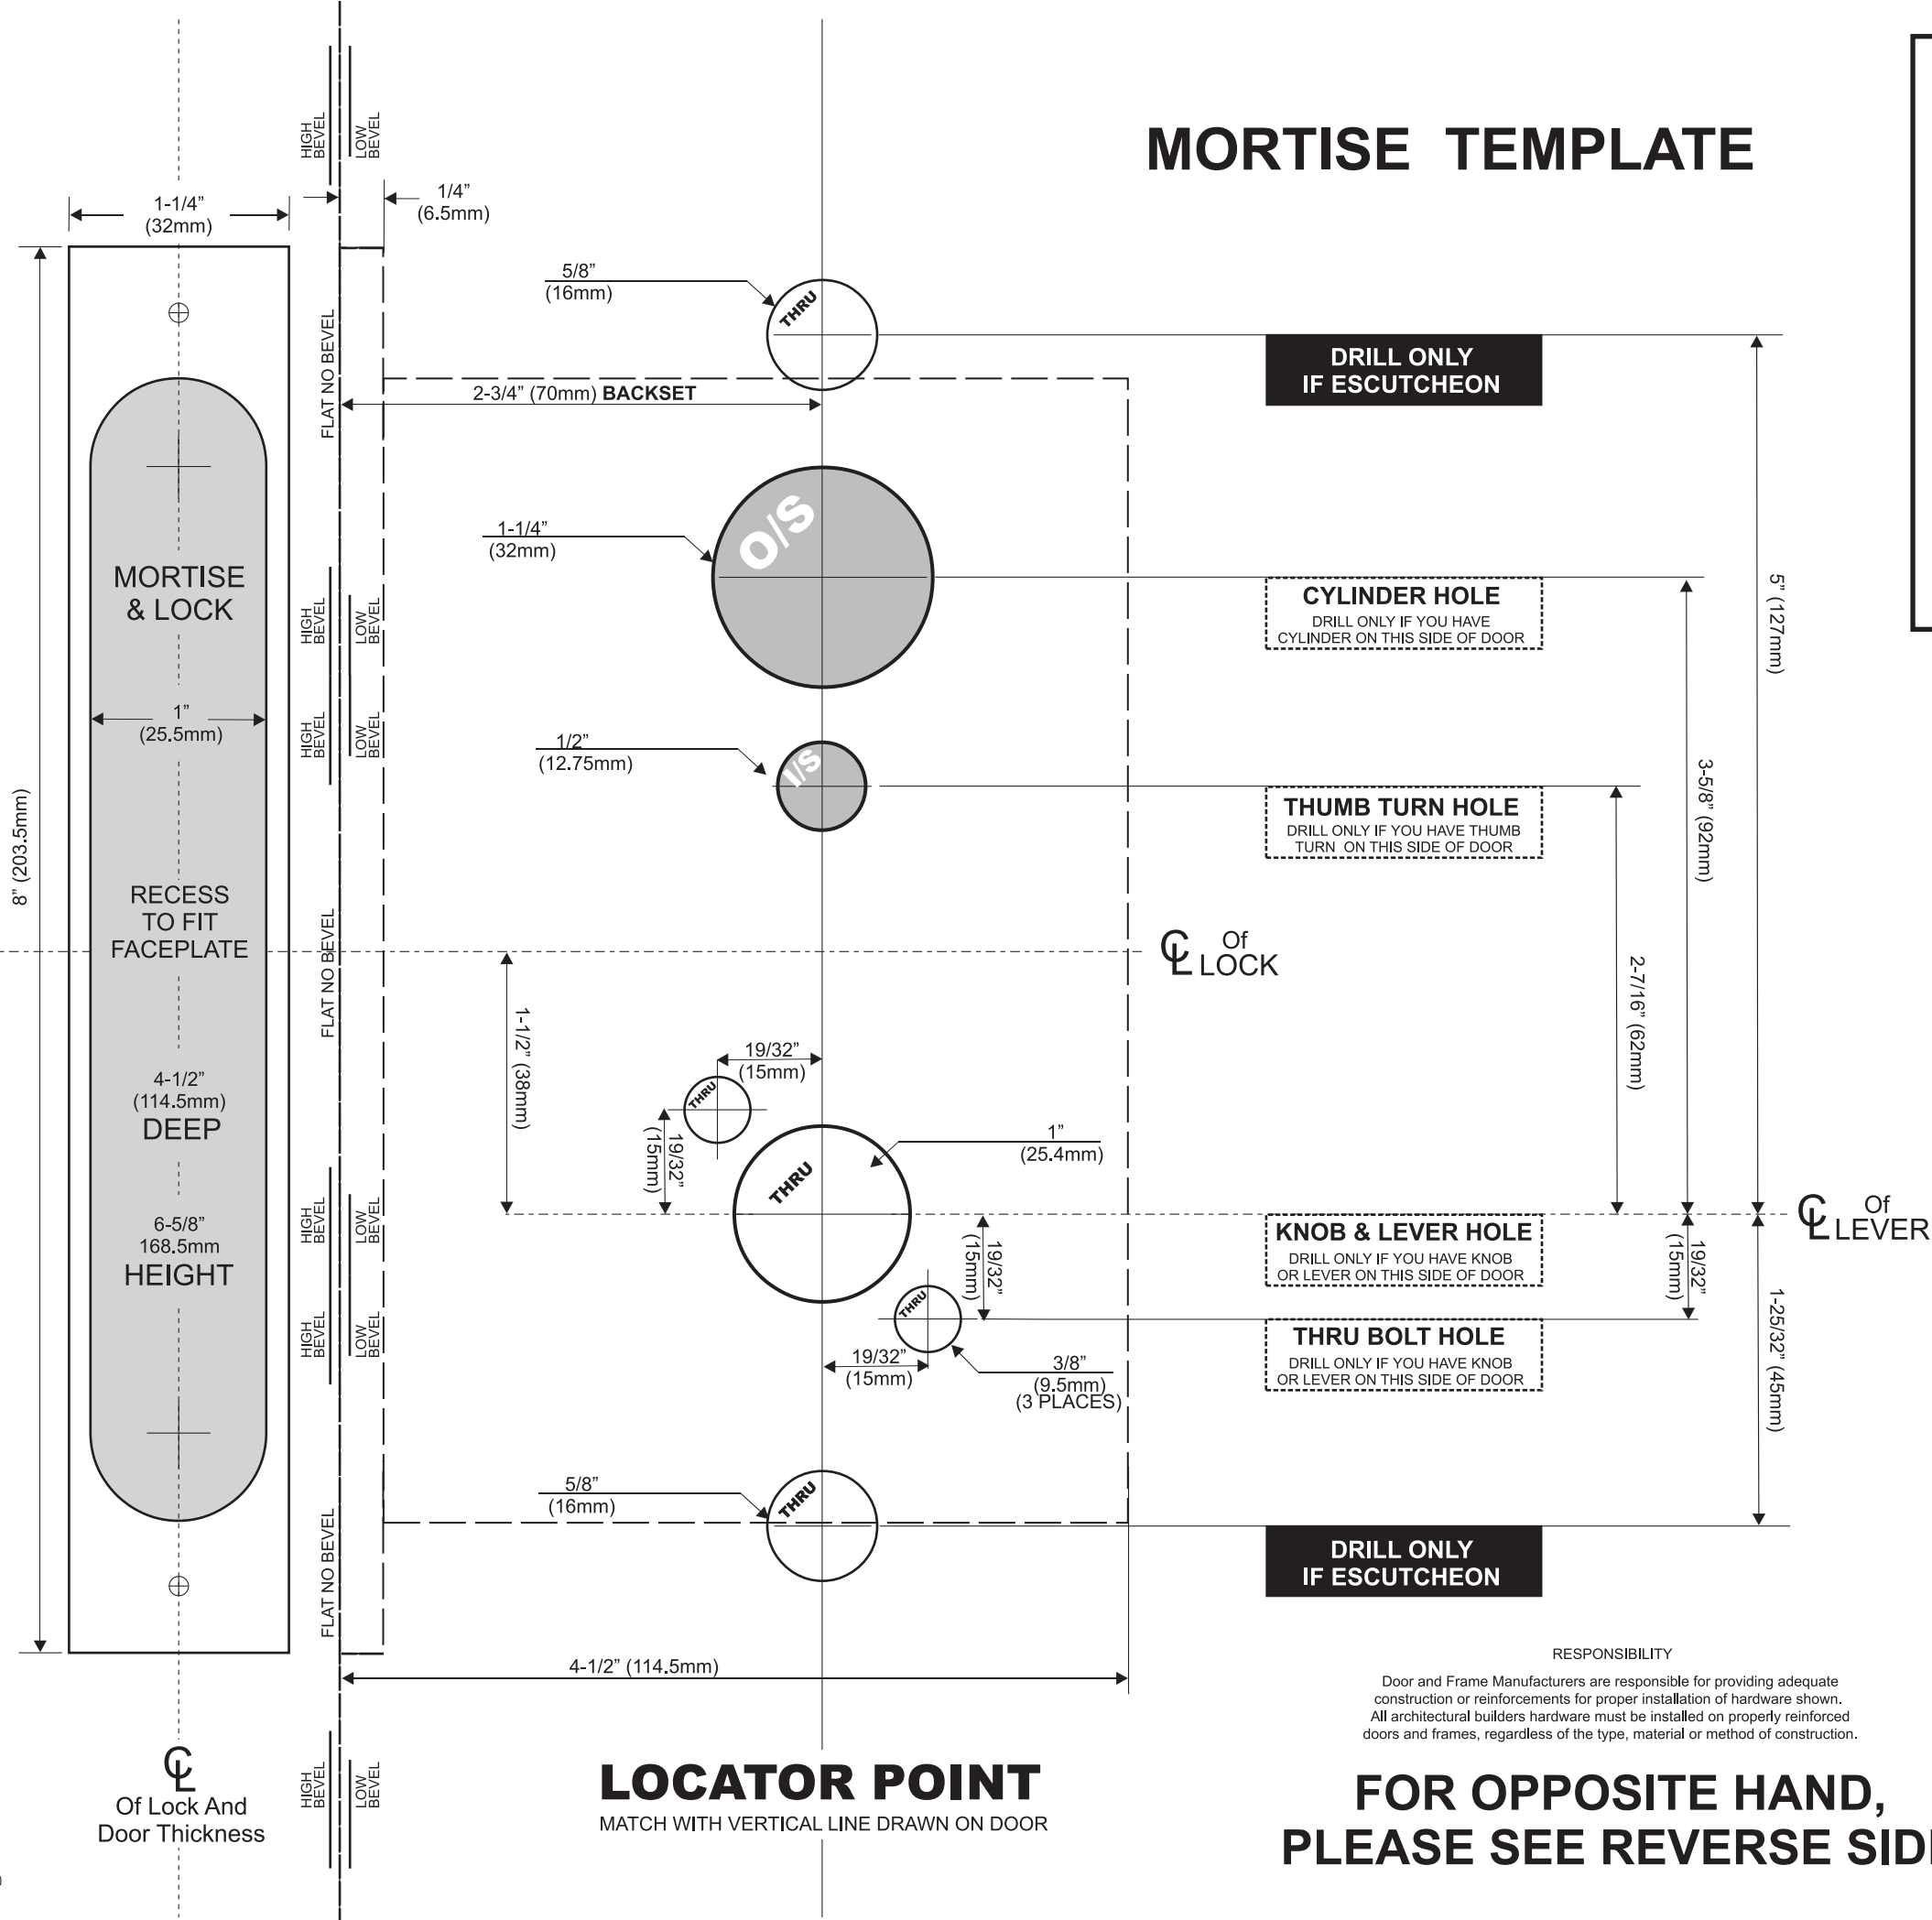

MORTISE TEMPLATE

REGULAR

LOCK FUNCTION	OUTSIDE			INSIDE		
	Lever Hole	Cylinder Hole	Thumb Turn Hole	Lever Hole	Cylinder Hole	Thumb Turn Hole
01	●	●	●	●	●	●
04 / 05 / 06 / 07	●	●	●	●	●	●
08 / 12 / 13 / 15 / 20 / 21 / 26	●	●	●	●	●	●
09 / 11 / 14 / 30 / 32 / 34 / 35	●	●	●	●	●	●
2 / 19 / 22	●	●	●	●	●	●
18	●	●	●	●	●	●
17 / 29	●	●	●	●	●	●
16	●	●	●	●	●	●

DOOR PREPARATION CHART

LOCK POSITION
HEAVY DUTY MORTISE

MORTISE TEMPLATE