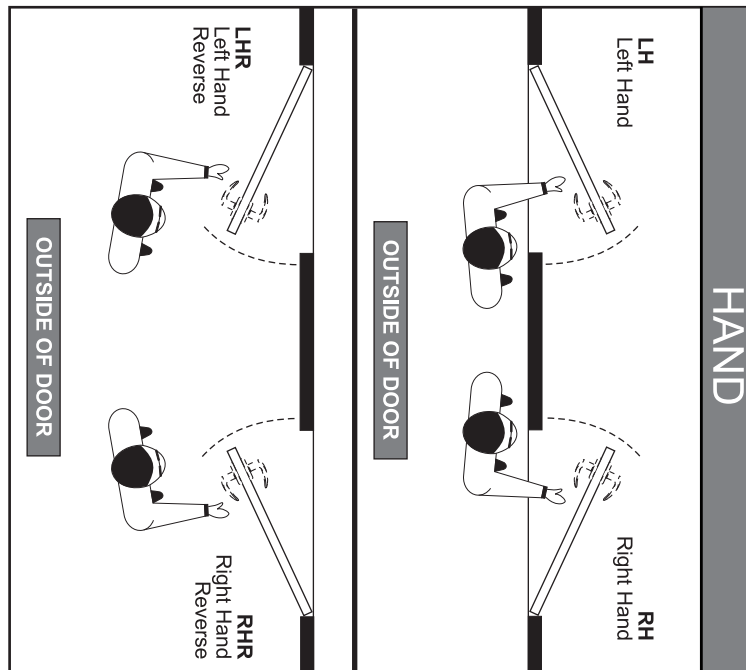

MORTISE TEMPLATE

REGULAR

LOCK FUNCTION	OUTSIDE			INSIDE		
	Lever Hole	Cylinder Hole	Thumb Turn Hole	Lever Hole	Cylinder Hole	Thumb Turn Hole
01	●	●	●	●	●	●
04 / 05 / 06 / 07	●	●	●	●	●	●
08 / 12 / 13 / 15 / 20 / 21 / 26	●	●	●	●	●	●
09 / 11 / 14 / 30 / 32 / 34 / 35	●	●	●	●	●	●
2 / 19 / 22	●	●	●	●	●	●
18	●	●	●	●	●	●
17 / 29	●	●	●	●	●	●
16	●	●	●	●	●	●

DOOR PREPARATION CHART

LOCK POSITION
HEAVY DUTY MORTISE

MORTISE TEMPLATE