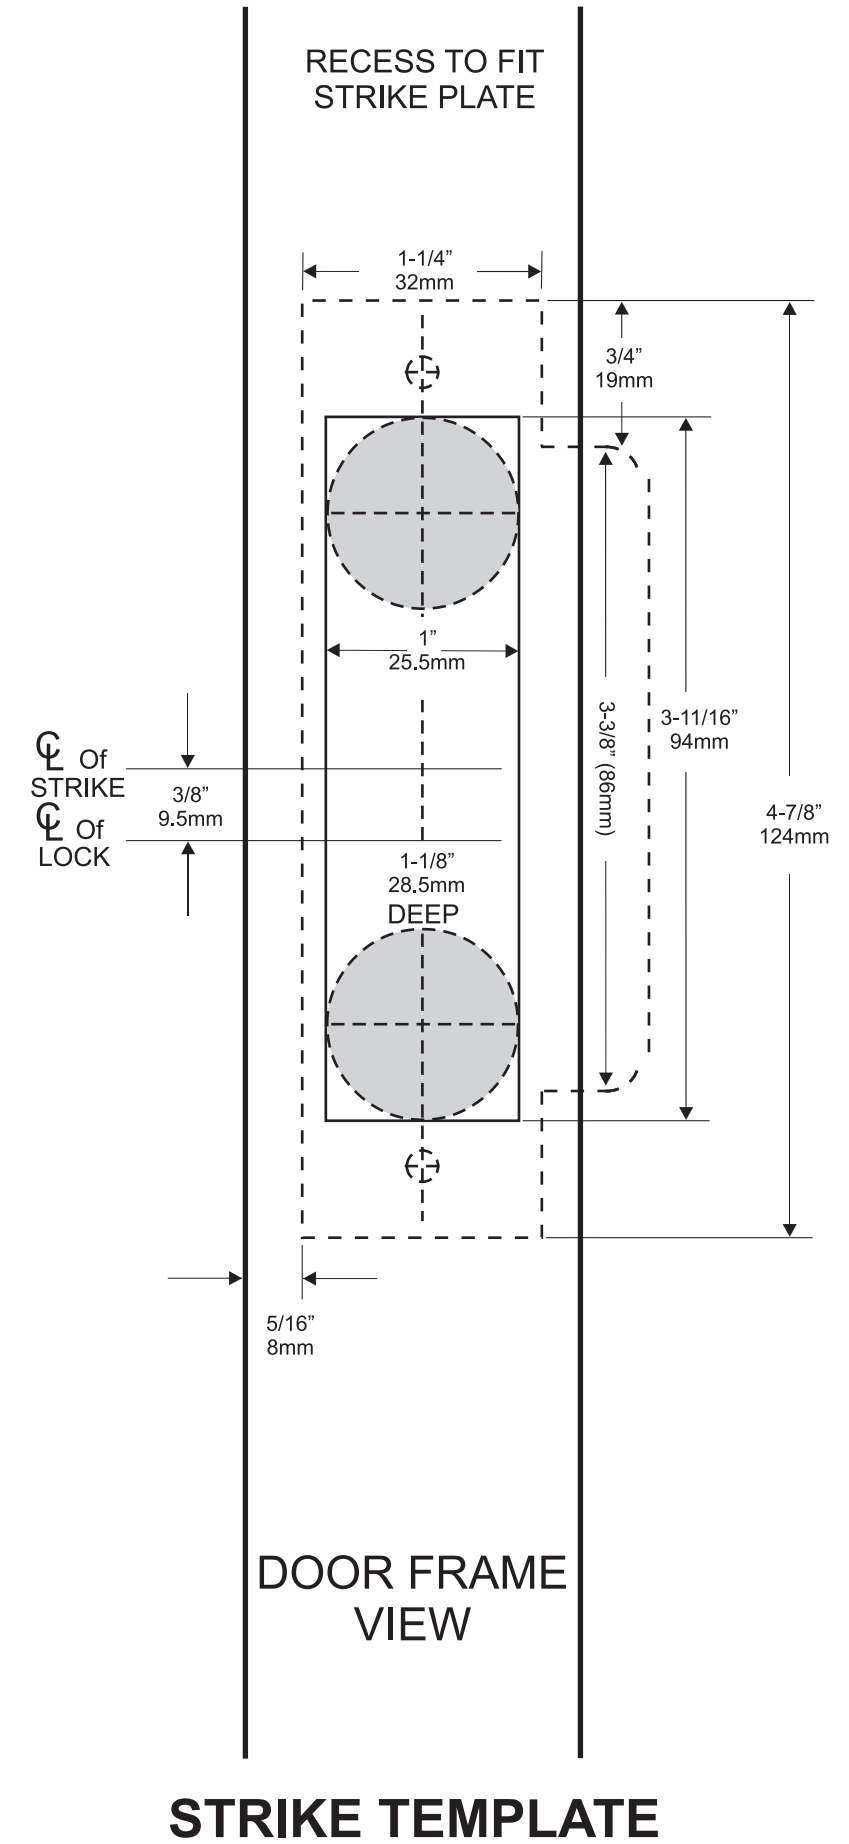

MORTISE TEMPLATE

REGULAR

LOCK FUNCTION	OUTSIDE			INSIDE		
	Lever Hole	Cylinder Hole	Thumb Turn Hole	Lever Hole	Cylinder Hole	Thumb Turn Hole
01	●	●	●	●	●	●
04 / 05 / 06 / 07	●	●	●	●	●	●
08 / 12 / 13 / 15 / 20 / 21 / 26	●	●	●	●	●	●
09 / 11 / 14 / 30 / 32 / 34 / 35	●	●	●	●	●	●
2 / 19 / 22	●	●	●	●	●	●
18	●	●	●	●	●	●
17 / 29	●	●	●	●	●	●
16	●	●	●	●	●	●

DOOR PREPARATION CHART

LOCK POSITION
HEAVY DUTY MORTISE

MORTISE TEMPLATE