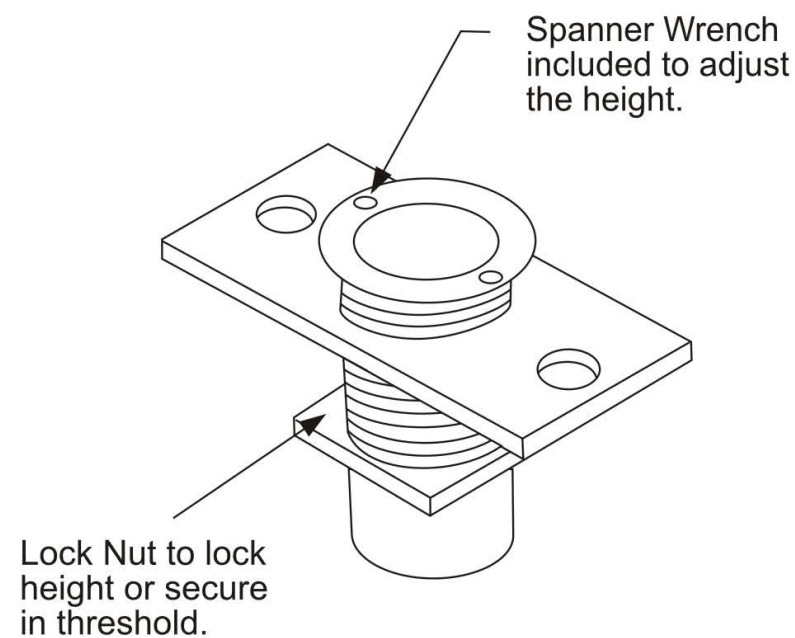

DPS 1 Dust Proof Strike Installation Instructions

Prep Hole: 1" Diameter x 2" Deep

Universal Screw Package
included for all installations.

Not to scale 1:1. Measurements are for reference only. Not a drilling template.