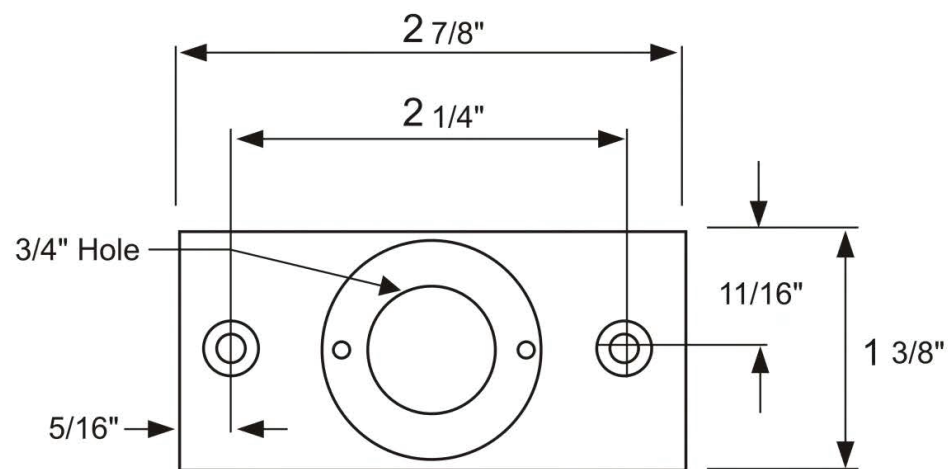

DPS 1 Dust Proof Strike Installation Instructions

Prep Hole: 1" Diameter x 2" Deep

Universal Screw Package
included for all installations.

Not to scale 1:1. Measurements are for reference only. Not a drilling template.