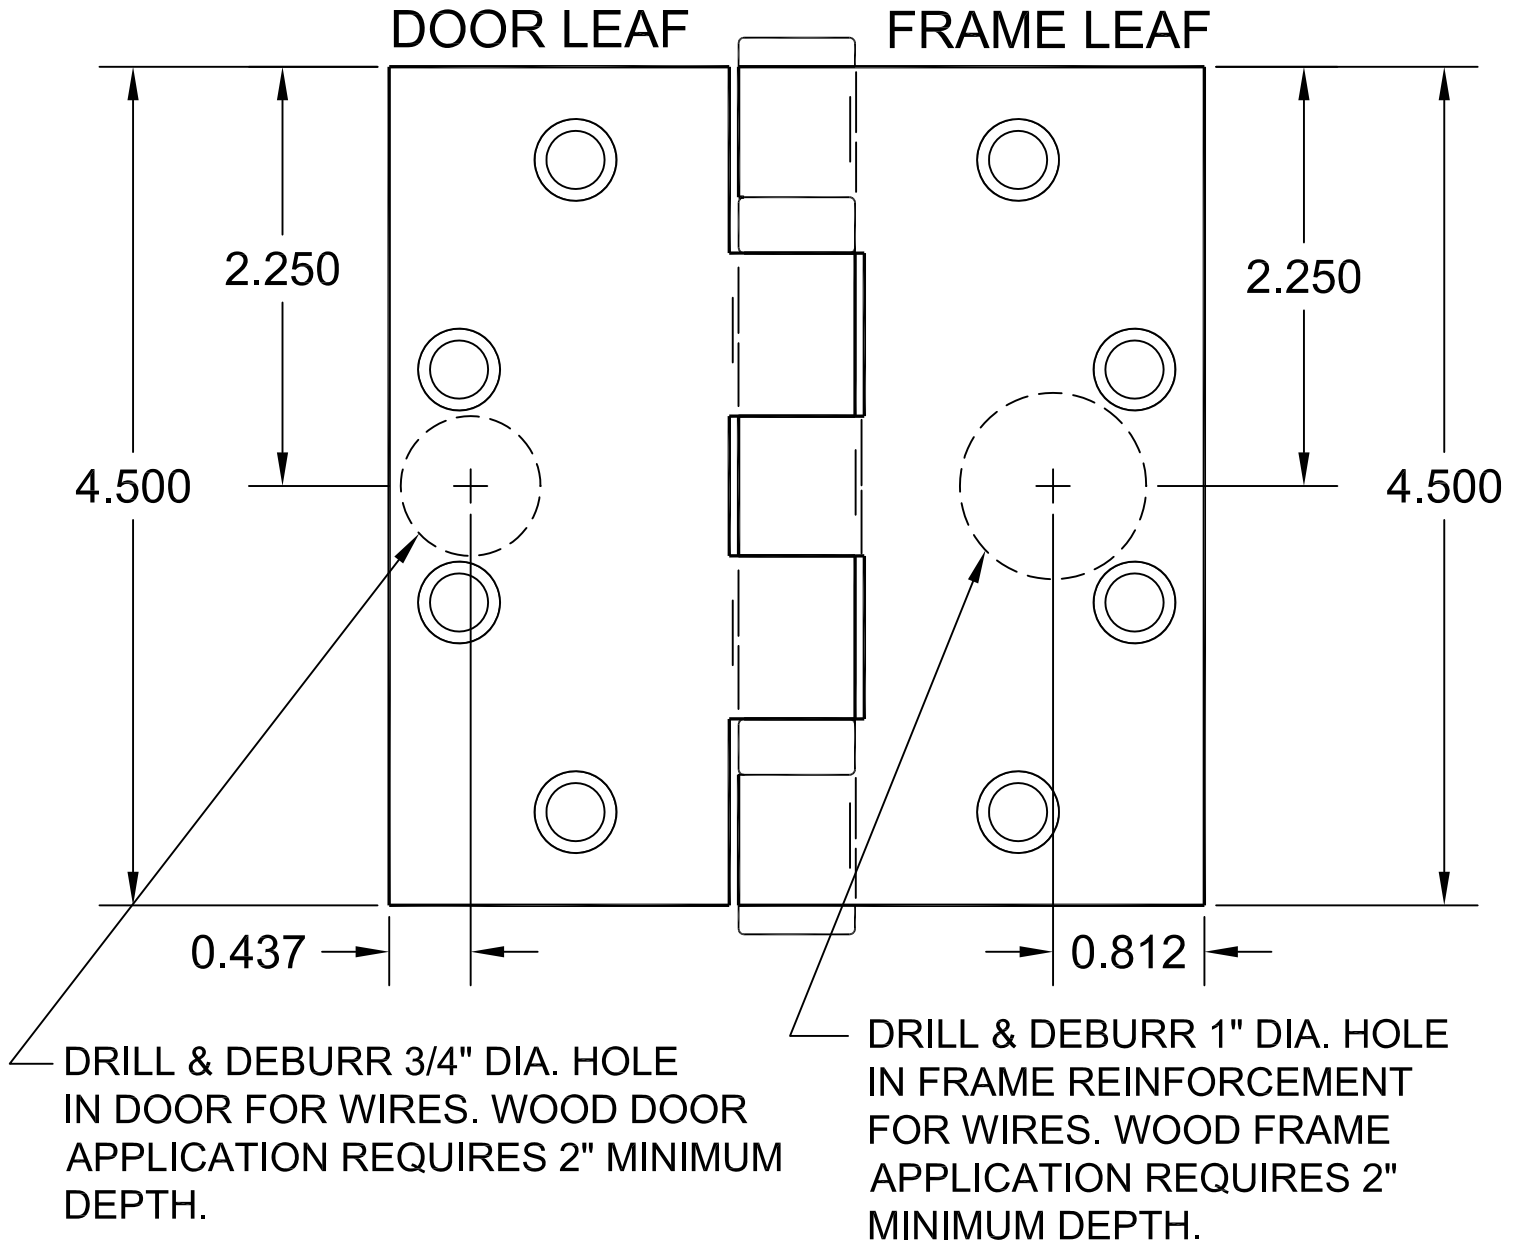

MODEL ETW2, ETW4, ETW6 & ETW8 CONCEALED ELECTRIC THROUGH WIRE HINGE

FOR USE WITH 4.5" FULL MORTISE 5 KNUCKLE BALL BEARING HINGES STANDARD AND HEAVY WEIGHT

HINGES ARE NON-LOAD BEARING AND MUST BE MOUNTED IN THE CENTER POSITION ONLY.

Template to scale 1:1, full size.

Always consult dormakaba's website for the latest instructions at designhardware.net or call 1-800-392-5209.