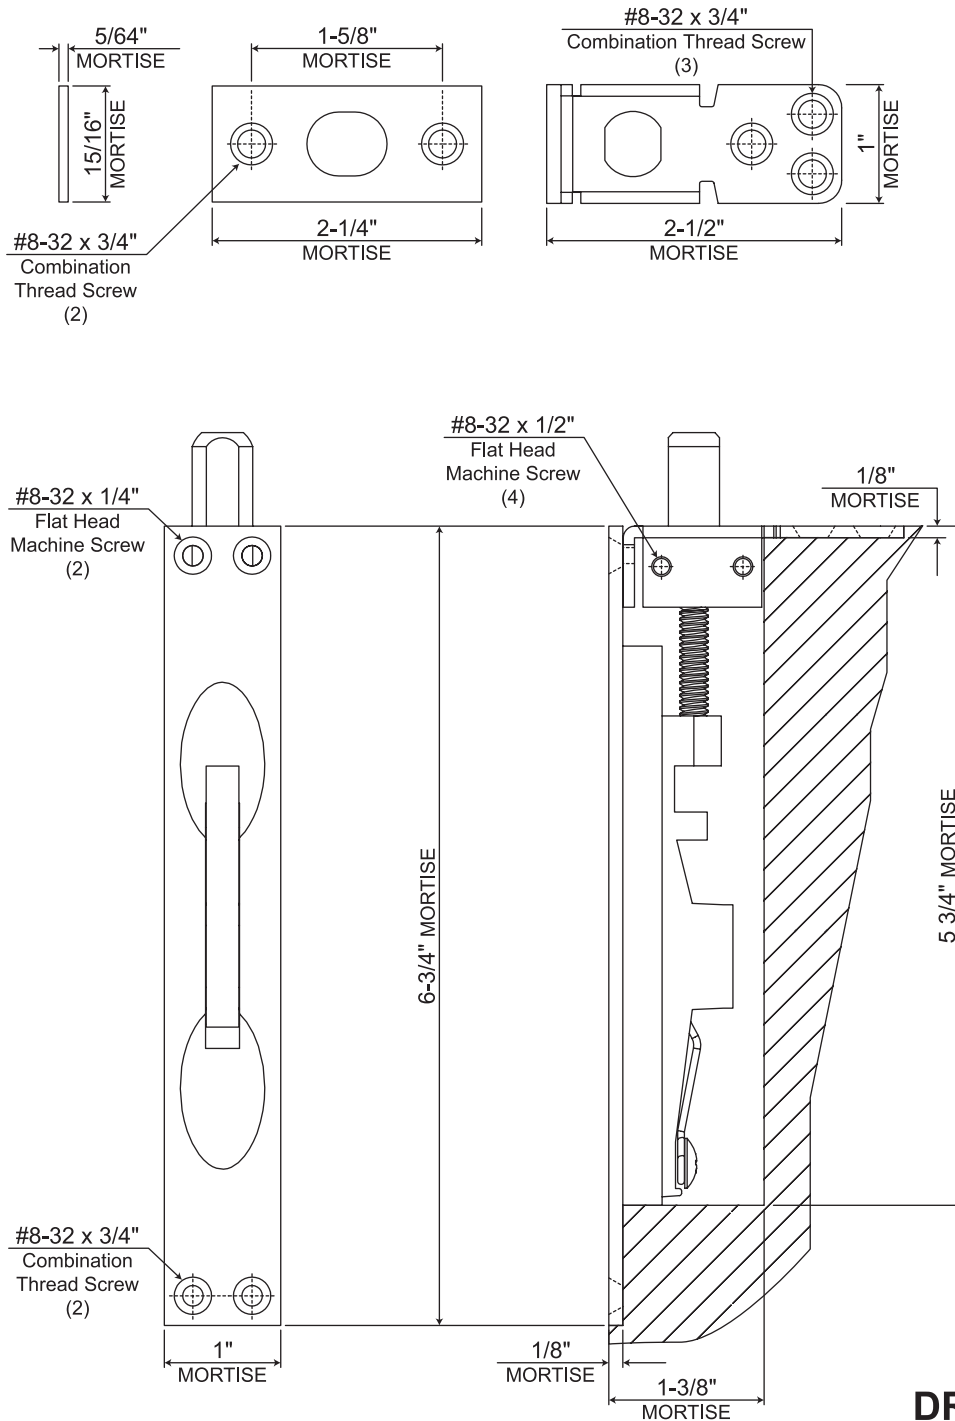

# UL-MFB-W Flush Bolts (Wooden Doors) Installation Instructions

## UL Manual Flush Bolt - (Wood Door) WOODEN DOOR & FRAME PREPARATION TEMPLATE

**DRAWING NOT  
TO SCALE**

Not to scale 1:1. Measurements are for reference only. Not a drilling template.

Always consult dormakaba's website for the latest instructions at [designhardware.net](http://designhardware.net) or call 1-800-392-5209.