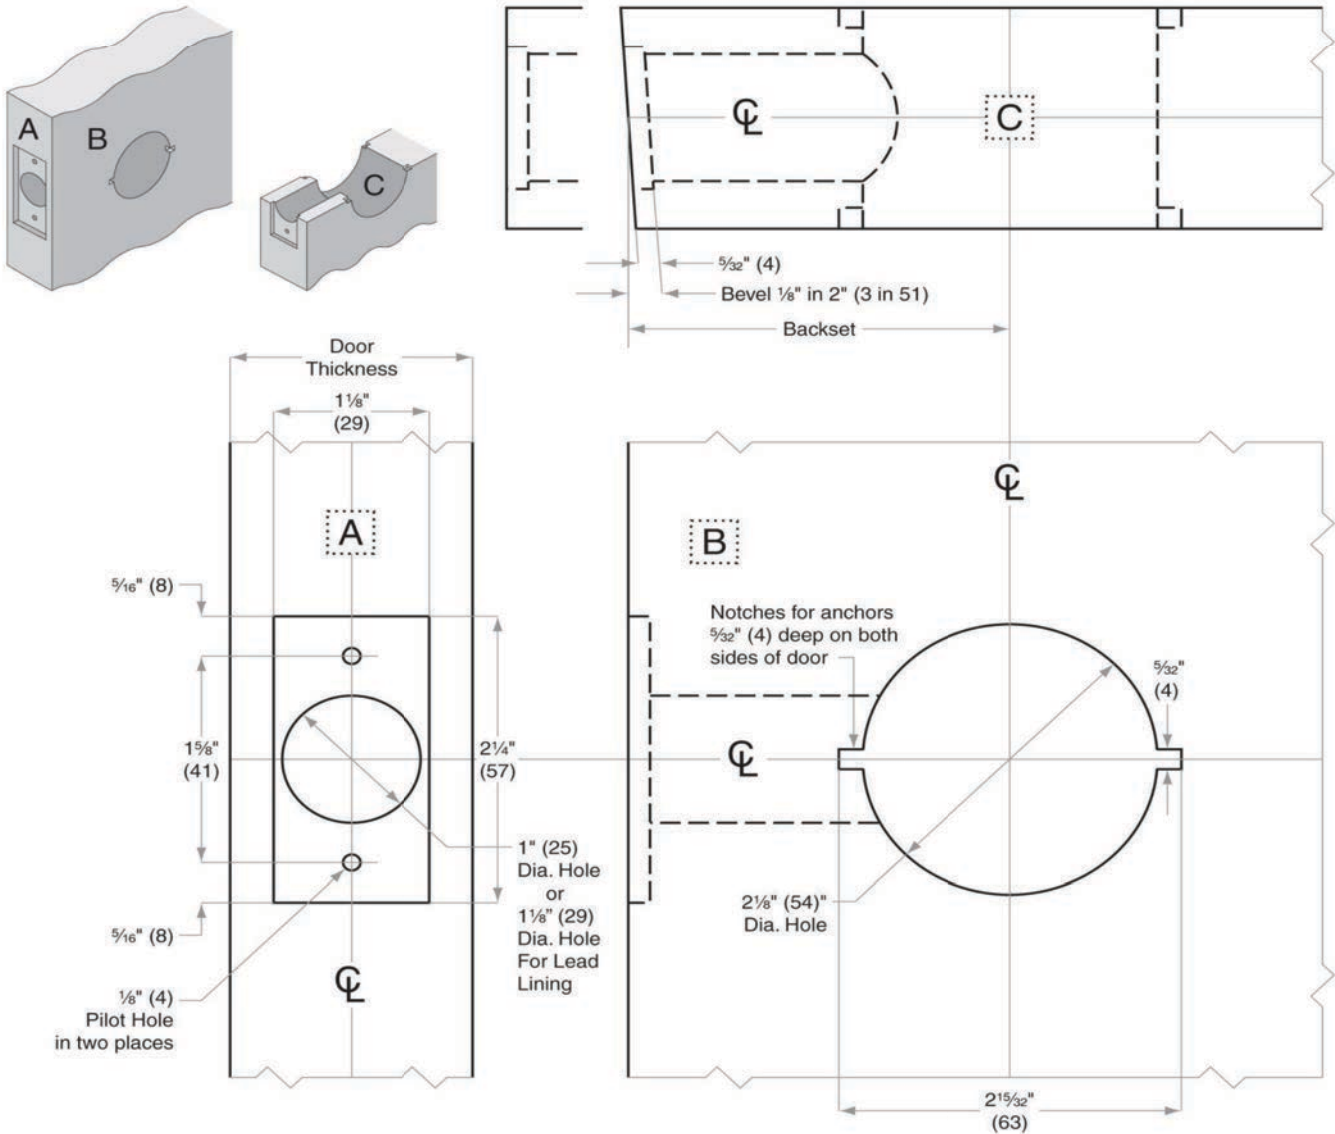

Design Hardware®

Ph. 877-258-1262 Fax: 877-888-0150

www.designhardware.net

<p>Template No. V.234</p>	<p align="center">Design Hardware</p> <p align="center">V Series Cylindrical Lockset</p>	<p align="center">Functions 75, 76, 82, 84, 86, 87</p> <p align="center">w/ Std. 2 3/4" Latch</p>
---	--	--